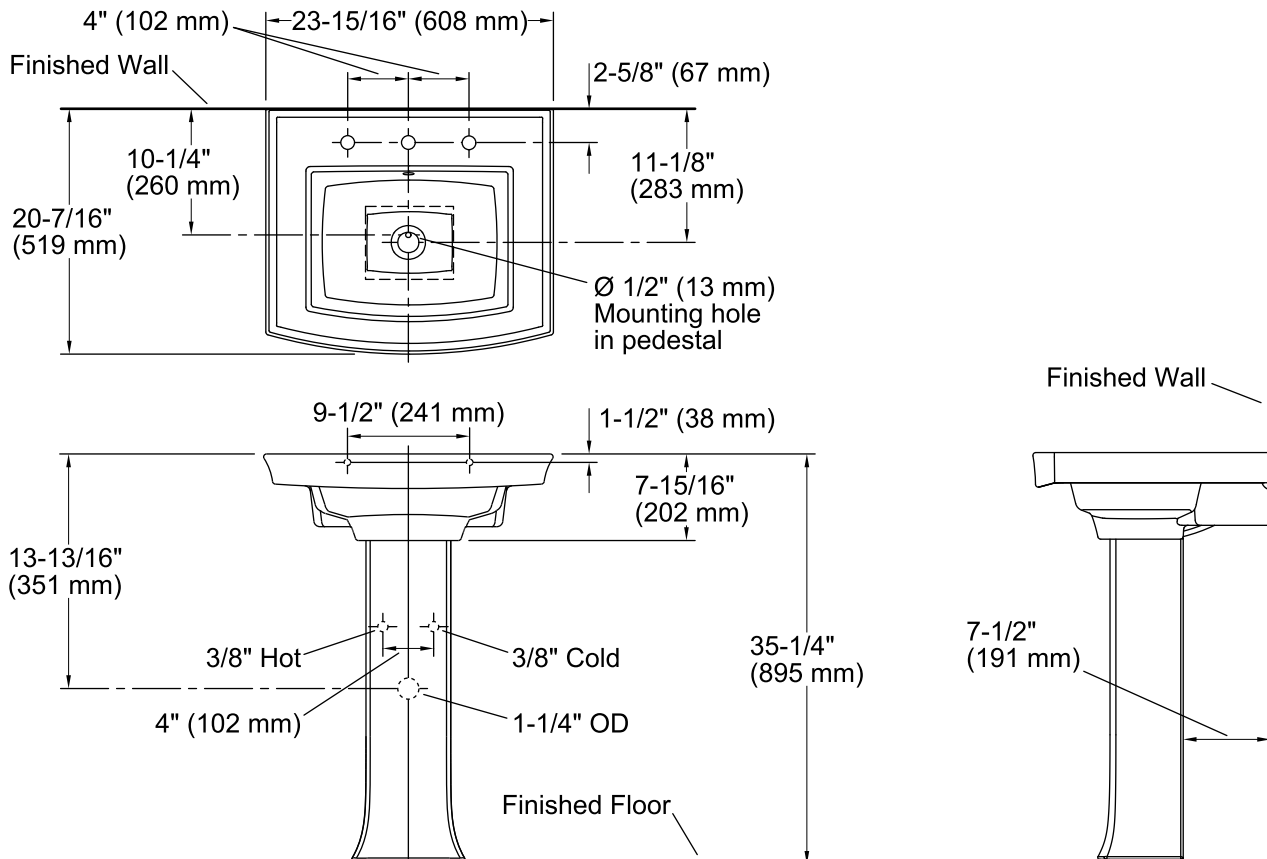

### Features

- Vitreous china.
- Pedestal sink.
- Rectangular basin.
- With overflow.
- 8-inch centers.
- Coordinates with other products in the Archer collection.
- 24" (610 mm) x 20-1/2" (521 mm) x 35-1/4" (895 mm)

### Components

Product includes:

- K-2357 Bathroom Sink Pedestal
- K-2358-8 Pedestal Bathroom Sink Basin
- Additional included component/s: Pedestal hardware pack, and rubber pads.

## Technical Information

All product dimensions are nominal.

- Bowl configuration: Single  
 Installation: Pedestal  
 Bowl area (Only): Length: 16-1/4" (413 mm)  
 Width: 11-15/16" (303 mm)  
 Water depth: 4" (102 mm)  
 Number of deck holes: 3  
 Faucet hole(s): 1-3/8" (35 mm)  
 Drain hole: 1-3/4" (44 mm)