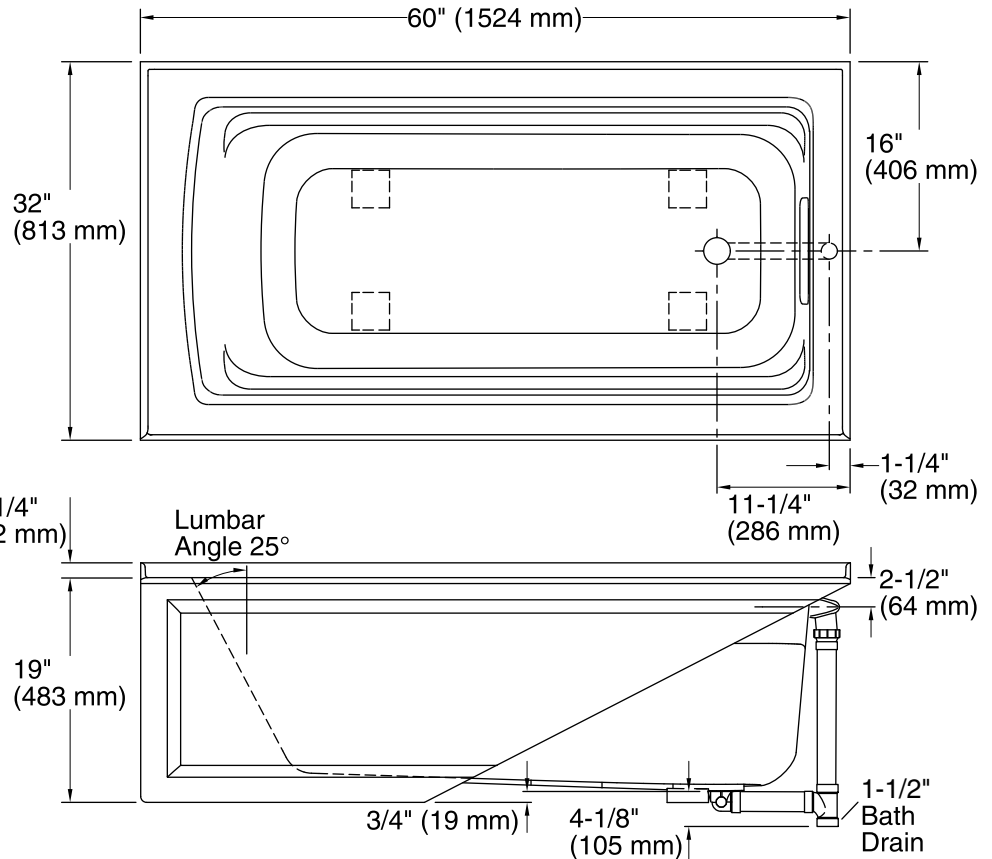

Features

- Integral flange.
- Comfort Depth® design offers a 19" (483 mm) step-over height.
- Right drain.
- Slotted overflow for deep soaking.
- Integral lumbar support and armrests for comfort.
- Integral apron.
- Textured bottom surface.
- Coordinates with other products in the Archer® collection.
- 60" (1524 mm) x 32" (813 mm) x 19" (483 mm)

No change in measurements if connected with drain illustrated. (K-7272)

Technical Information

All product dimensions are nominal.

Installation:	3-Wall Alcove
Drain location:	Right
Basin area, bottom:	45-1/8" x 19-11/16" (1146 mm x 500 mm)
Basin area, top:	52-3/4" x 25-5/16" (1340 mm x 643 mm)
Weight:	80 lbs (36.3 kg)
Minimum floor load:	45 lbs/ft ² (219.7 kg/m ²)
Water depth:	15" (381 mm)
Water capacity:	58 gal (219.6 L)
Minimum flat for door:	2-3/16" (56 mm)