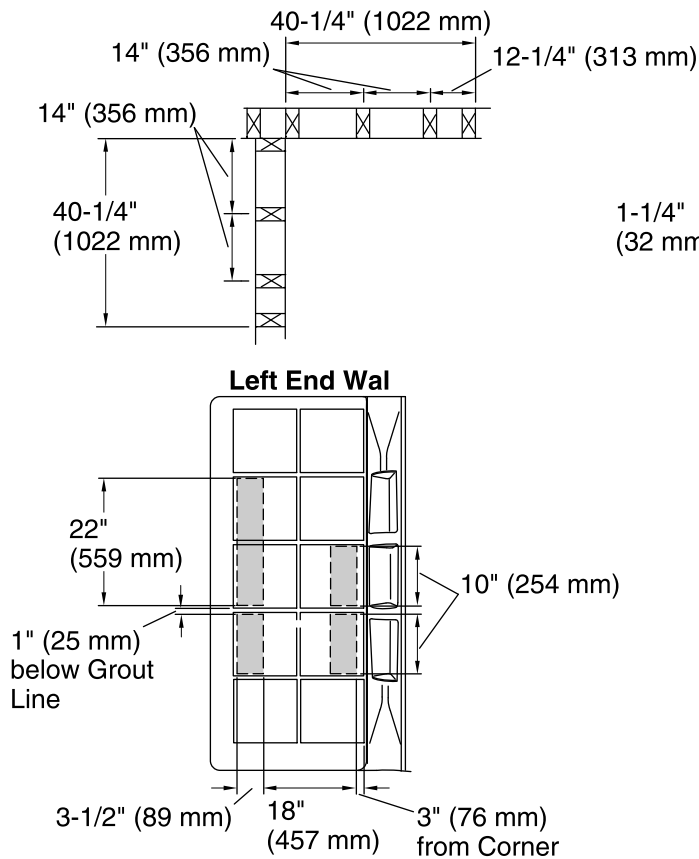

**Note:** Right end wall is the same as left end wall, only mirrored.

■ Backer board locations

**Technical Information**

All product dimensions are nominal.

Installation: Corner

Door height required: 74" (1880 mm)

Door width required: 27-3/8" (695 mm)

**Notes**

Install this product according to the installation instructions.

Measure your actual product for roughing-in details.