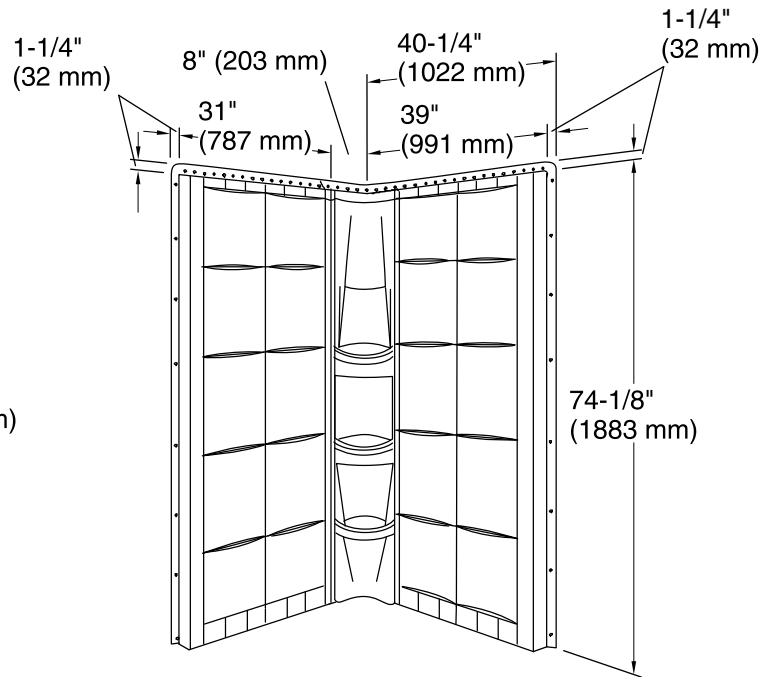

#### Features

- Durable high-gloss finish.
- Realistic tile pattern with three corner shelves for ample storage.
- Wall surround includes Age-in-Place backer boards for grab bar installation.
- For use with STERLING 72041100 shower base.
- 39" (991 mm) x 39" (991 mm) x 75-1/2" (1918 mm)

**Note:** Right end wall is the same as left end wall, only mirrored.

■ Backer board locations

**Technical Information**

All product dimensions are nominal.

Installation: Corner

Door height required: 74" (1880 mm)

Door width required: 27-3/8" (695 mm)

**Notes**

Install this product according to the installation instructions.

Measure your actual product for roughing-in details.