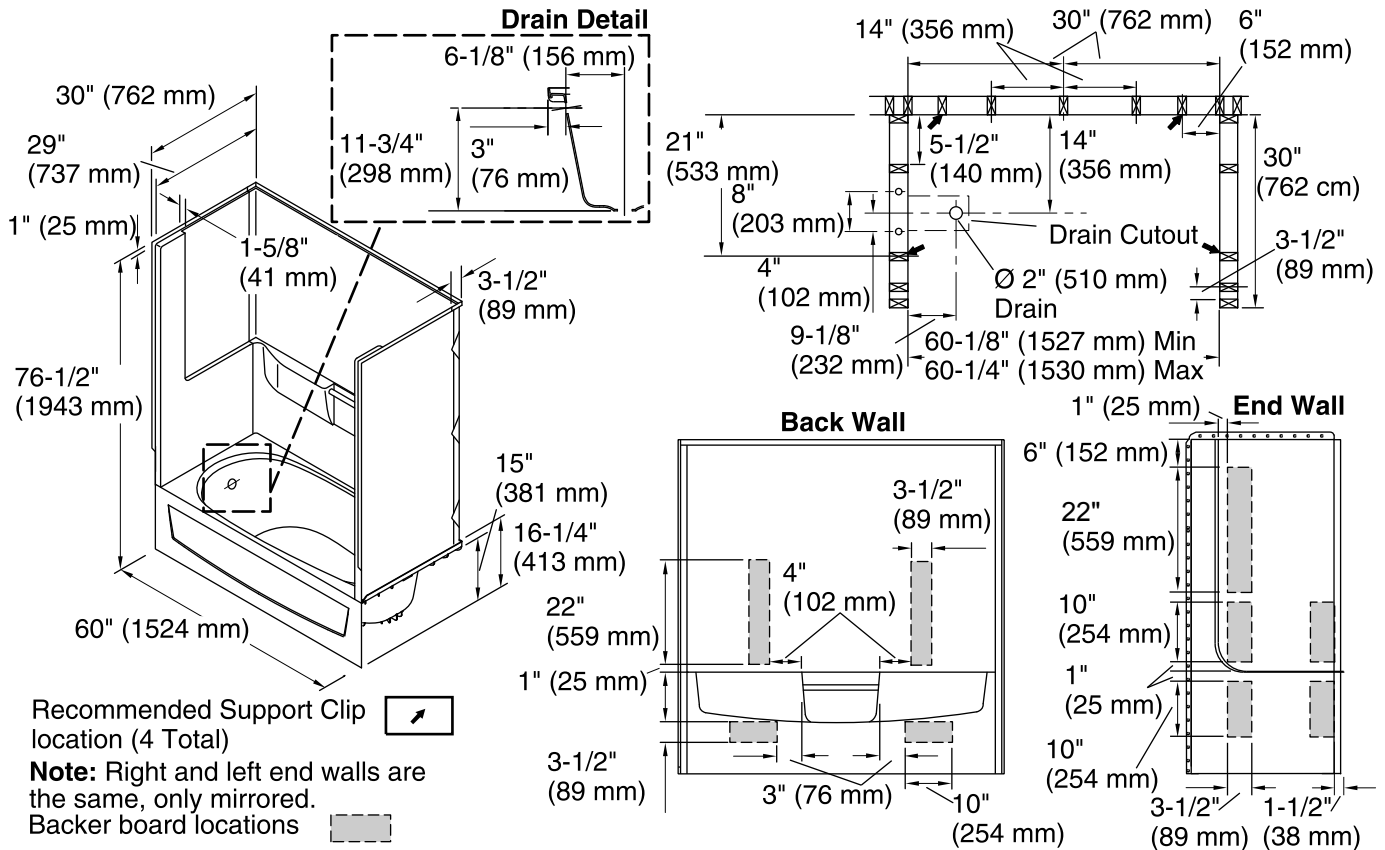

A KOHLER COMPANY

Performa™

60" Bath/Shower w/Backer Boards 71040126

Features

- Modular design allows it to be moved around corners and through doorways with ease.
- Durable high gloss finish.
- Acrylic towel bar included on back wall.
- Wall surround includes backer boards for future attachment of grab bars.
- 60" (1524 mm) x 29" (737 mm) x 75-1/2" (1918 mm) complete unit finished dimensions.

Components

Product includes:

- 71044106 60" Bath/Shower Wall Set w/Backer Boards
- 71041120 60" Bath

Codes/Standards

- CSA B45.5/IAPMO Z124
- ASTM E162
- ASTM E662
- Greenguard UL 2818 - Gold
- HUD, UM Bulletin 73

7-28-2017 06:45

Technical Information

All product dimensions are nominal.

Installation:	3-Wall Alcove
Drain location:	Right
Basin area, bottom:	21" x 39" (533 mm x 991 mm)
Basin area, top:	24" x 53" (610 mm x 1346 mm)
Water depth:	10-1/4" (260 mm)
Water capacity:	35 gal (132.5 L)
Minimum flat for door:	1-3/4" (44 mm)
Door height required:	59-1/2" (1511 mm)
Door width required:	56-3/4" (1441 mm)