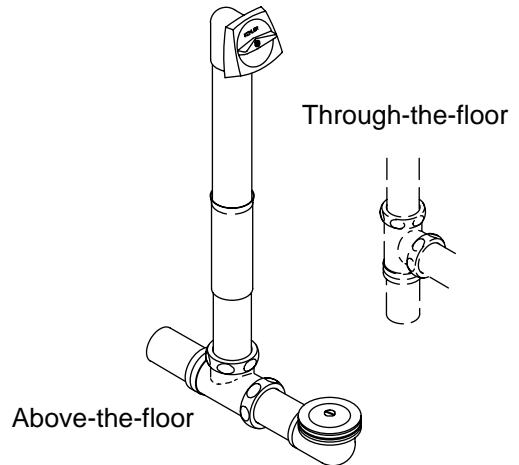

DRAIN
K-7161-AF

Features

- 17 gauge brass construction
- For above- or through-the-floor installations
- Adjustable trip lever pop-up drain
- 1-1/2" connection
- Brass tailpiece
- For 17" (43.2 cm) or 24" (61 cm) deep baths

Codes/Standards Applicable

Specified model meets or exceeds the following:

- ASME A112.18.1
- CSA B125
- IAPMO/UPC

Colors/Finishes

- CP: Polished Chrome
- PB: Polished Brass
- Other: Refer to Price Book for additional colors/finishes

Specified Model:

Model	Description	Colors/Finishes		
K-7161-AF	Clearflo pop-up bath drain	☐ CP	☐ PB	☐ Other _____

PRODUCT SPECIFICATION

Bath drain shall be of brass construction. Product includes an adjustable trip lever pop-up drain with 1-1/2" connection, and brass tailpiece. Product is intended for 17" (43.2 cm) or 24" (61 cm) deep baths, above- or through-the-floor installations. Drain shall be Kohler Model K-7161-AF-_____.