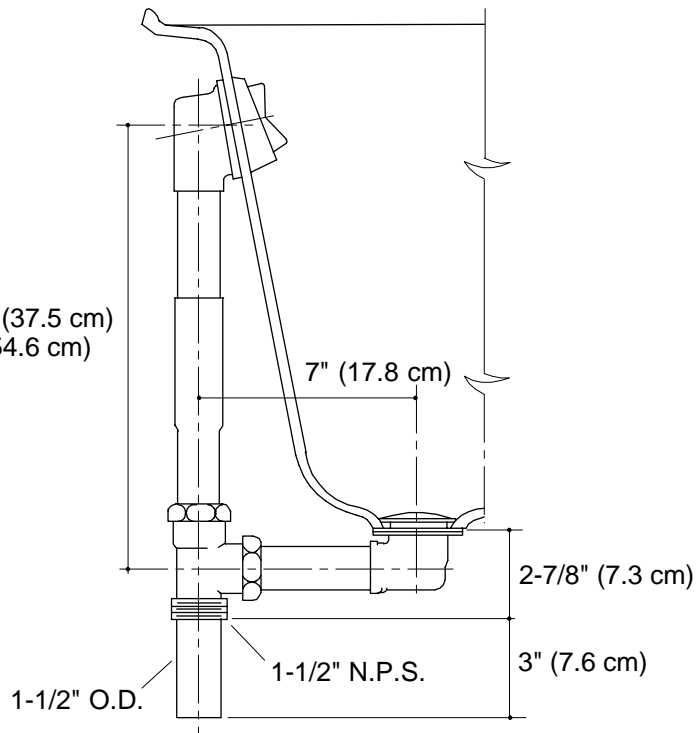

**DRAIN**  
**K-7161-AF**

**Features**

- 17 gauge brass construction
- For above- or through-the-floor installations
- Adjustable trip lever pop-up drain
- 1-1/2" connection
- Brass tailpiece
- For 17" (43.2 cm) or 24" (61 cm) deep baths

Bath drain shall be of brass construction. Product includes an adjustable trip lever pop-up drain with 1-1/2" connection, and brass tailpiece. Product is intended for 17" (43.2 cm) or 24" (61 cm) deep baths, above- or through-the-floor installations. Drain shall be Kohler Model K-7161-AF-\_\_\_\_\_.

## Installation Notes

Install this product according to the installation guide.

17" (43.2 cm) Bath = 14-3/4" (37.5 cm)  
24" (61 cm) Bath = 21-1/2" (54.6 cm)