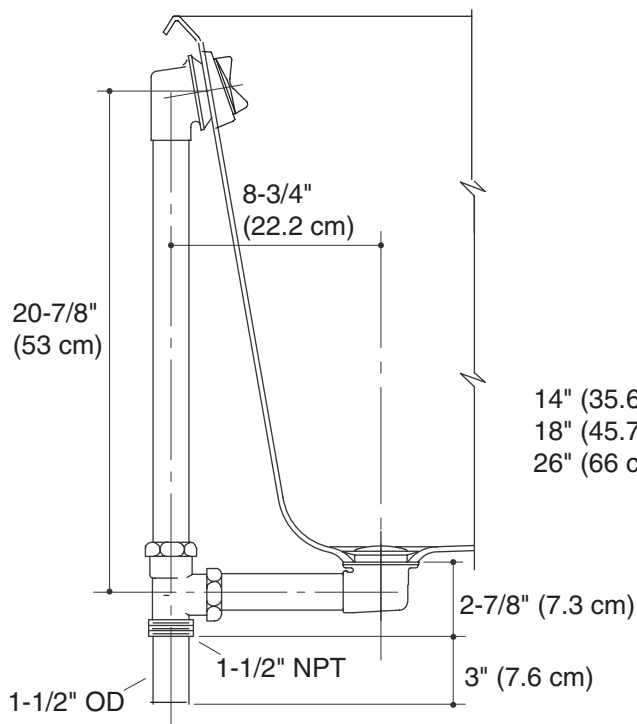

Features

- 17-gauge brass construction
- Adjustable trip lever pop-up drain
- 1-1/2" connection
- Brass tailpiece
- Above- or through-the-floor installation options

BATH DRAIN
K-7163
ALSO K-7166-AF

Codes/Standards Applicable

Product Specification

Bath drain shall be of 17-gauge brass construction. Bath drain shall include an adjustable trip lever pop-up drain with 1-1/2 connection and brass tailpiece. Bath drain shall feature above- or through-the-floor installation options. Bath drain shall be Kohler Model K-_____-_____-_____.

CLEARFLO

Installation Notes

Install this product according to the installation guide.

K-7163

14" (35.6 cm) Bath = 11-1/2" (29.2 cm)
18" (45.7 cm) Bath = 14-1/4" (36.2 cm)
26" (66 cm) Bath = 24" (61 cm)

K-7166-AF