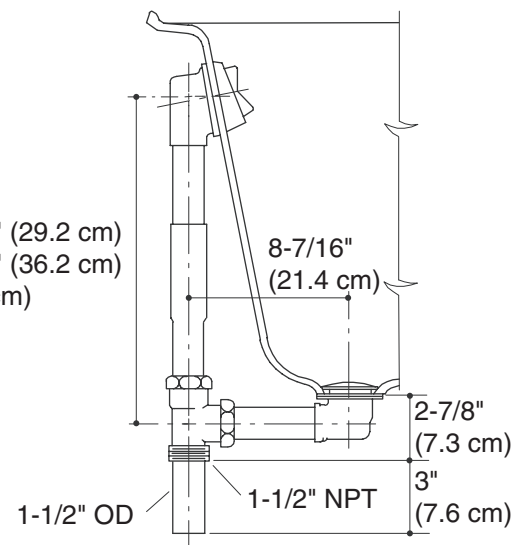

Features

- 17-gauge brass construction
- Adjustable trip lever pop-up drain
- 1-1/2" connection
- Brass tailpiece
- Above- or through-the-floor installation options

BATH DRAIN
K-7163
ALSO K-7166-AF

Codes/Standards Applicable

Product Specification

Bath drain shall be of 17-gauge brass construction. Bath drain shall include an adjustable trip lever pop-up drain with 1-1/2 connection and brass tailpiece. Bath drain shall feature above- or through-the-floor installation options. Bath drain shall be Kohler Model K-_____-_____-_____.

CLEARFLO

Installation Notes

Install this product according to the installation guide.

K-7163

14" (35.6 cm) Bath = 11-1/2" (29.2 cm)
18" (45.7 cm) Bath = 14-1/4" (36.2 cm)
26" (66 cm) Bath = 24" (61 cm)

K-7166-AF

Product Diagram