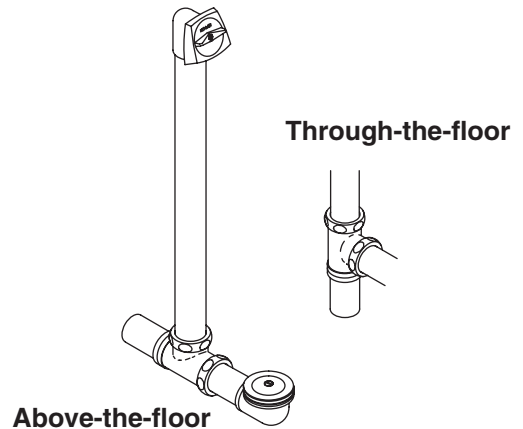

Features

- 17-gauge brass construction
- Adjustable trip lever pop-up drain
- 1-1/2" connection
- Brass tailpiece
- Above- or through-the-floor installation options

BATH DRAIN
K-7163
ALSO K-7166-AF

Codes/Standards Applicable

Specified model meets or exceeds the following:

- ASME A112.18.1/CSA B125.1
- CSA International

Colors/Finishes

- CP: Polished Chrome
- PB: Vibrant® Polished Brass
- Other: Refer to Price Book for additional colors/finishes

Specified Model:

Model	Description	Colors/Finishes		
K-7163	Bath drain for Greek® bath or bath whirlpool	☐ CP	☐ PB	☐ Other_____
K-7166-AF	Bath drain	☐ CP	☐ PB	☐ Other_____

Product Specification

Bath drain shall be of 17-gauge brass construction. Bath drain shall include an adjustable trip lever pop-up drain with 1-1/2 connection and brass tailpiece. Bath drain shall feature above- or through-the-floor installation options. Bath drain shall be Kohler Model K-_____-_____-_____.