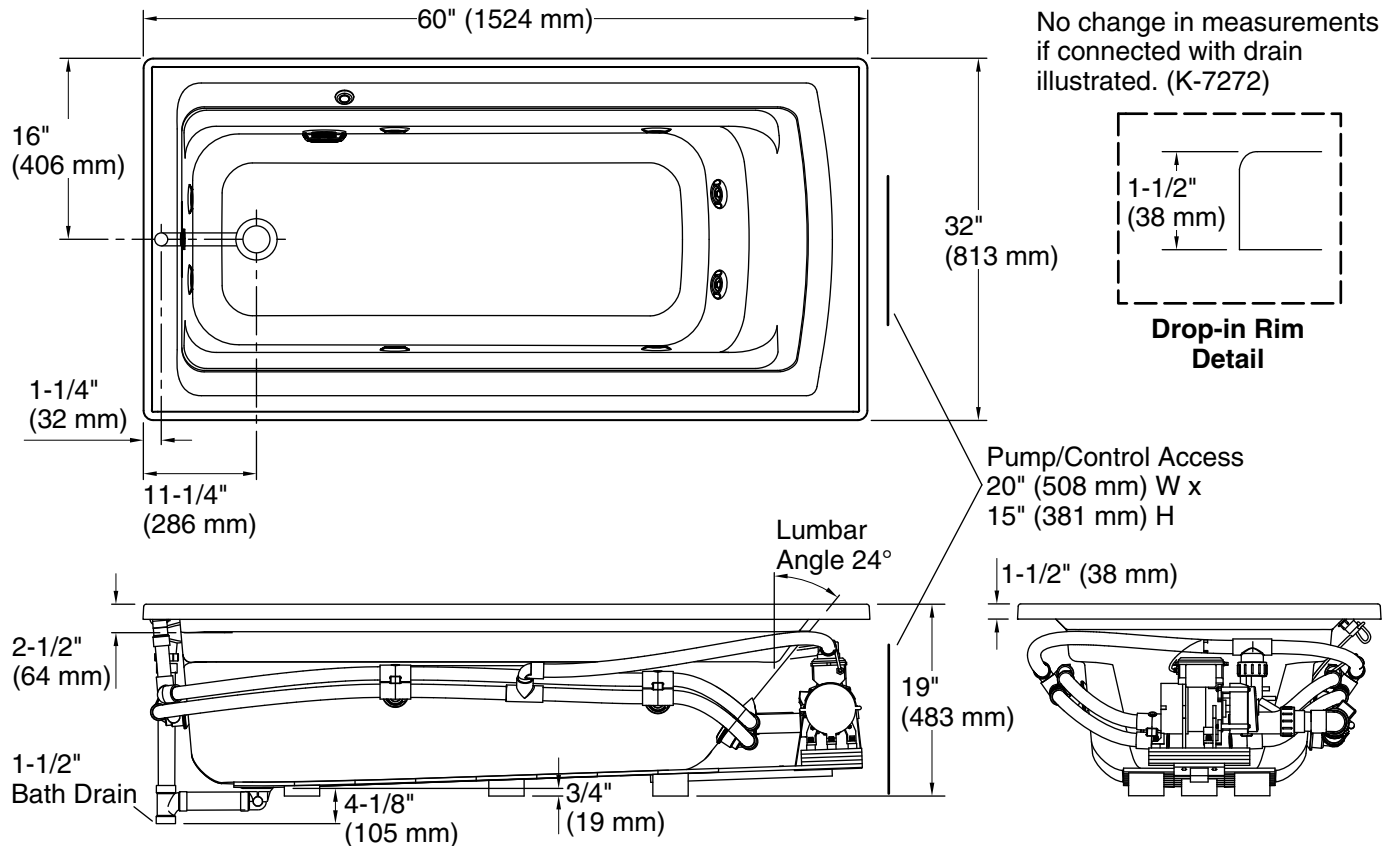

Required Electrical Service

One dedicated circuit required, protected with Class A Ground-Fault Circuit-Interrupter (GFCI). Outside North America, this device may be known as a Residual Current Device (RCD).

Pump: 120 V, 15 A, 60 Hz

Technical Information

All product dimensions are nominal.

Installation:	Drop-in
Drain location:	End
Basin area, bottom:	45-1/8" x 19-11/16" (1146 mm x 500 mm)
Basin area, top:	52-3/4" x 25-5/16" (1340 mm x 643 mm)
Weight:	110 lbs (49.9 kg)
Minimum floor load:	46 lbs/ft² (224.6 kg/m²)
Water depth:	15" (381 mm)
Water capacity:	58 gal (219.6 L)
Cutout:	Drop-in, 58-1/2" x 30-1/2" (1486 mm x 775 mm)
Electrical component rating:	Pump: 120 V, 7 A, 60 Hz
Pump speed:	Single
Minimum flat for door:	2-3/16" (56 mm)

Notes

Measure your actual product for rough-in details. Install this product according to the installation instructions.

The hot water supply should be 70% of the capacity of the bath or greater. Installations will vary.

This product is designed for drop-in installation only. It is not suited for use in a three-wall alcove with an overhead shower.

ADA compliant when installed to the specific requirements of these regulations.