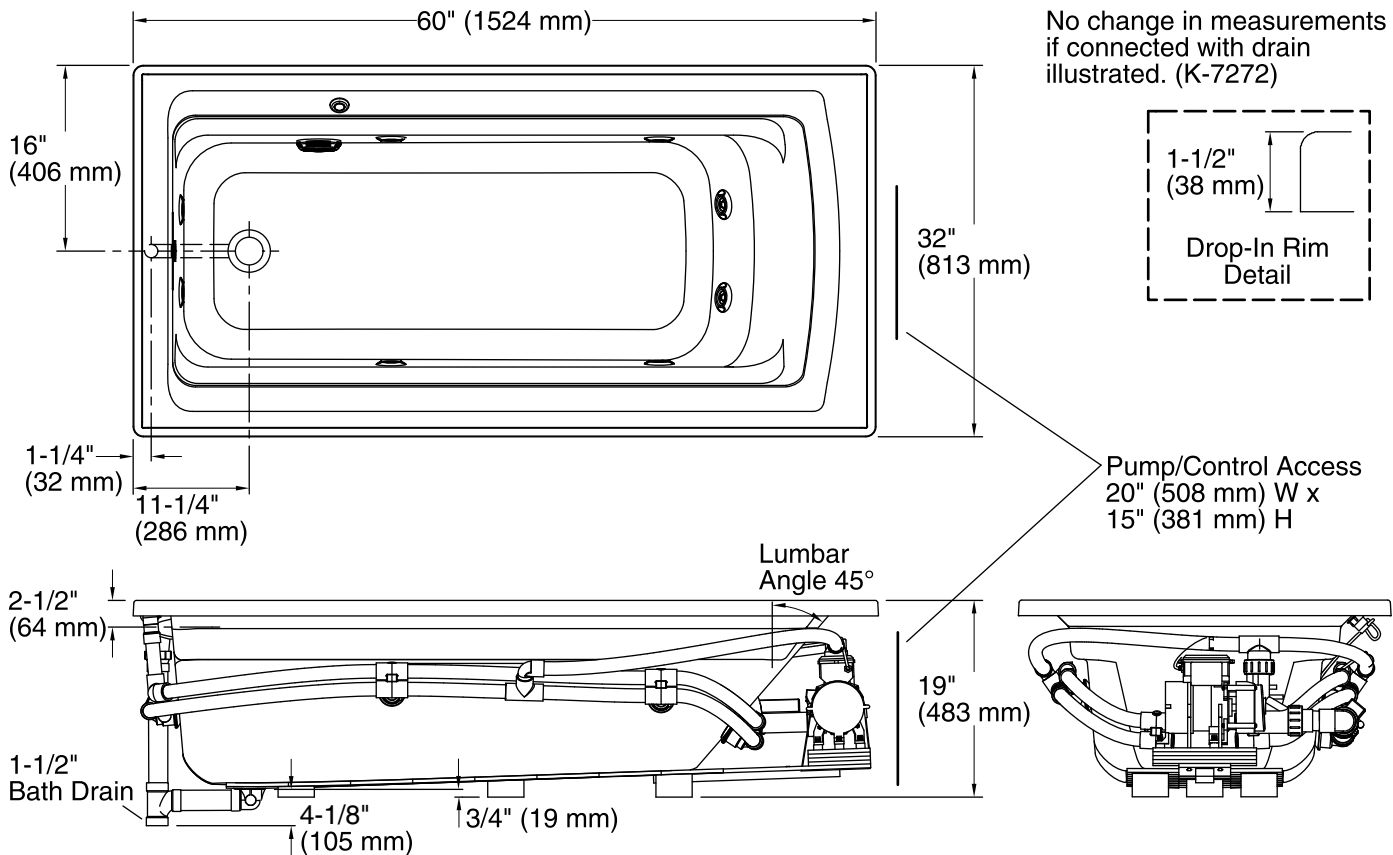

Required Electrical Service

Two dedicated circuits required, protected with Class A Ground-Fault Circuit-Interrupter (GFCI) or Residual Current Device (RCD).

Pump: 120 V, 15 A, 60 Hz
Heater: 120 V, 15 A, 60 Hz

Technical Information

All product dimensions are nominal.

Installation: Drop-in
Drain location: End
Basin area, bottom: 45-1/8" x 19-11/16" (1146 mm x 500 mm)
Basin area, top: 52-3/4" x 25-5/16" (1340 mm x 643 mm)
Weight: 110 lbs (49.9 kg)
Minimum floor load: 46 lbs/ft² (224.6 kg/m²)
Water depth: 15" (381 mm)
Water capacity: 58 gal (219.6 L)
Cutout: Drop-in, 58-1/2" x 30-1/2" (1486 mm x 775 mm)
Electrical component rating: Pump: 120 V, 7 A, 60 Hz
Heater: 120 V, 12.5 A, 60 Hz, 1500 W
Pump speed: Single

Notes

Measure your actual product for rough-in details.

Install this product according to the installation instructions.

The hot water supply should be 70% of the capacity of the bath or greater. Installations will vary.

Provide one grounded electrical outlet within 24" (610 mm) of each component.

This product is designed for drop-in installation only. It is not suited for use in a three-wall alcove with an overhead shower.

ADA compliant when installed to the specific requirements of these regulations.