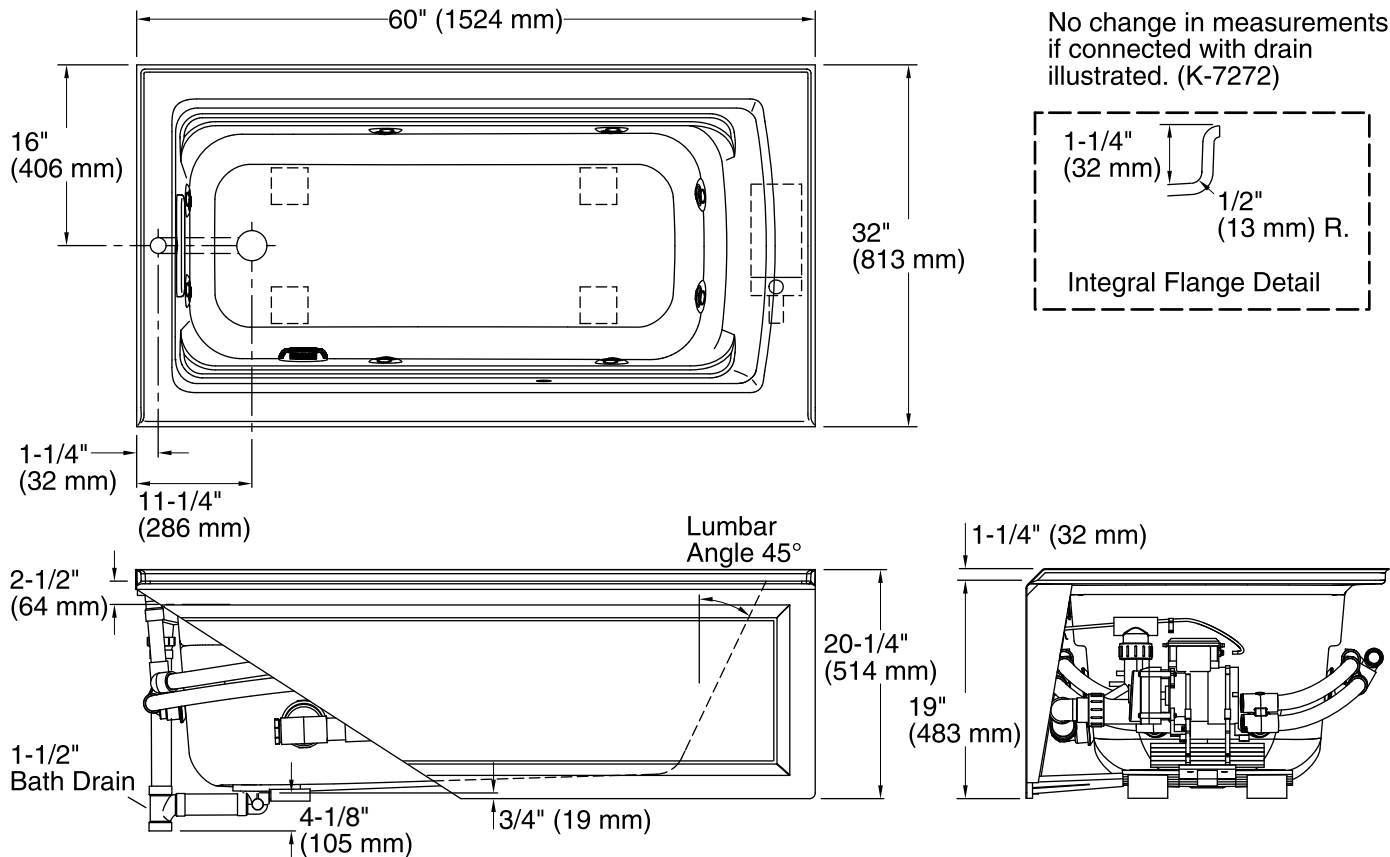

Required Electrical Service

One dedicated circuit required, protected with Class A Ground-Fault Circuit-Interrupter (GFCI) or Residual Current Device (RCD).

Pump: 120 V, 15 A, 60 Hz

Technical Information

All product dimensions are nominal.

Installation: 3-Wall Alcove
Drain location: Left
Basin area, bottom: 45-1/8" x 19-11/16" (1146 mm x 500 mm)
Basin area, top: 52-3/4" x 25-5/16" (1340 mm x 643 mm)
Weight: 135 lbs (61.2 kg)
Minimum floor load: 49 lbs/ft² (239.2 kg/m²)
Water depth: 15" (381 mm)
Water capacity: 58 gal (219.6 L)
Electrical component rating: Pump: 120 V, 7 A, 60 Hz
Pump speed: Single
Minimum flat for door: 2-3/16" (56 mm)

Notes

Measure your actual product for rough-in details. Install this product according to the installation instructions.

The hot water supply should be 70% of the capacity of the bath or greater. Installations will vary.

Provide one grounded electrical outlet within 24" (610 mm) of each component.

ADA compliant when installed to the specific requirements of these regulations.