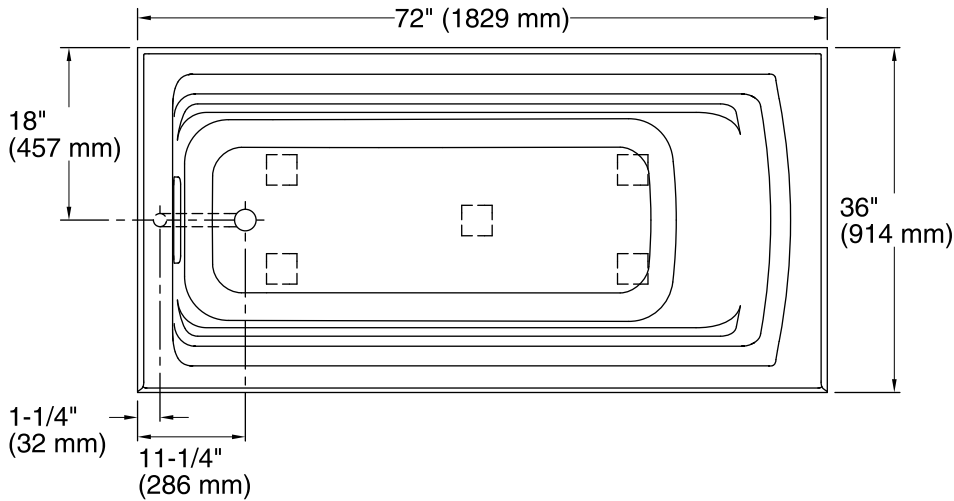

No change in measurements if connected with drain illustrated. (K-7272)

Required Electrical Service

One dedicated circuit required, protected with Class A Ground-Fault Circuit-Interrupter (GFCI) or Residual Current Device (RCD).

Pump: 120 V, 15 A, 60 Hz

Technical Information

All product dimensions are nominal.

Installation: 3-Wall Alcove

Drain location: Left

Basin area, bottom: 51-3/8" x 21" (1305 mm x 533 mm)

Basin area, top: 64-1/2" x 30-1/2" (1638 mm x 775 mm)

Weight: 135 lbs (61.2 kg)

Minimum floor load: 43 lbs/ft² (209.9 kg/m²)

Water depth: 15" (381 mm)

Water capacity: 72 gal (272.5 L)

Electrical component rating: Pump: 120 V, 7 A, 60 Hz

Pump speed: Single

Minimum flat for door: 1-9/16" (40 mm)

Notes

Measure your actual product for rough-in details.

Install this product according to the installation instructions.

The hot water supply should be 70% of the capacity of the bath or greater. Installations will vary.

Provide one grounded electrical outlet within 24" (610 mm) of each component.

ADA compliant when installed to the specific requirements of these regulations.