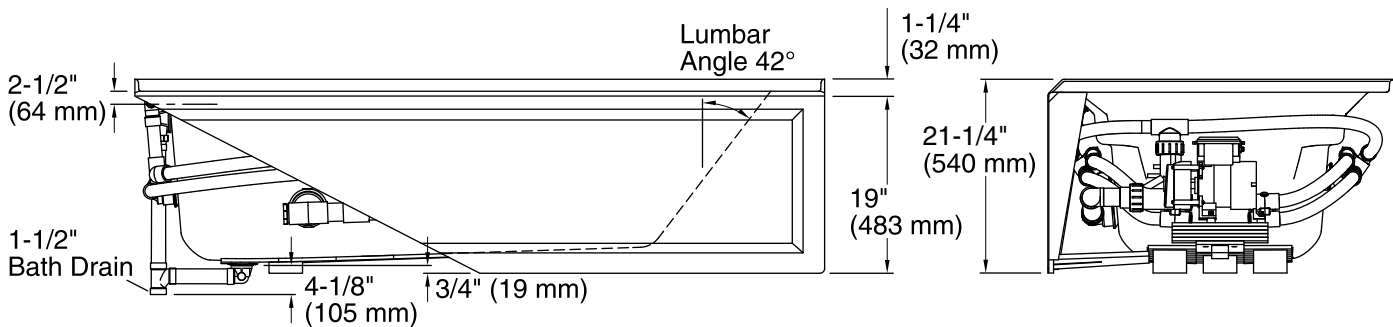

No change in measurements if connected with drain illustrated. (K-7272)