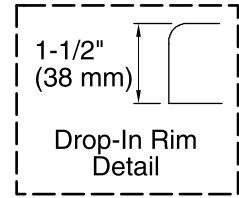

Technical Information

All product dimensions are nominal.

Installation:	Drop-in
Drain location:	End
Basin area, bottom:	45-1/8" x 19-11/16" (1146 mm x 500 mm)
Basin area, top:	52-3/4" x 25-5/16" (1340 mm x 643 mm)
Weight:	70 lbs (31.8 kg)
Minimum floor load:	44 lbs/ft ² (214.8 kg/m ²)
Water depth:	15" (381 mm)
Water capacity:	58 gal (219.6 L)
Cutout:	Drop-in, 58-1/2" x 30-1/2" (1486 mm x 775 mm)
Minimum flat for door:	2-3/16" (56 mm)