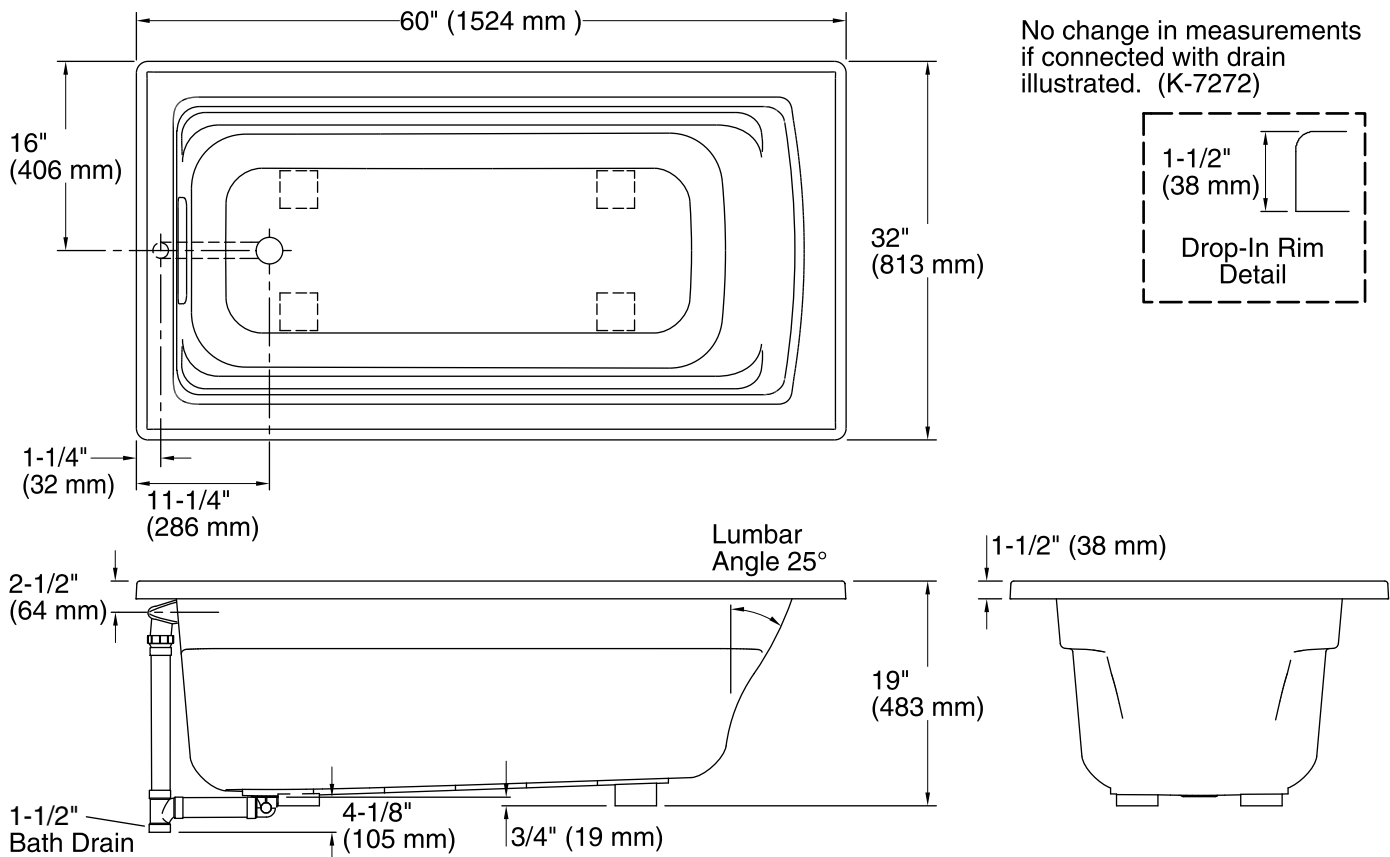

No change in measurements if connected with drain illustrated. (K-7272)

Technical Information

All product dimensions are nominal.

Installation:	Drop-in
Drain location:	End
Basin area, bottom:	45-1/8" x 19-11/16" (1146 mm x 500 mm)
Basin area, top:	52-3/4" x 25-5/16" (1340 mm x 643 mm)
Weight:	70 lbs (31.8 kg)
Minimum floor load:	44 lbs/ft² (214.8 kg/m²)
Water depth:	15" (381 mm)
Water capacity:	58 gal (219.6 L)
Cutout:	Drop-in, 58-1/2" x 30-1/2" (1486 mm x 775 mm)
Minimum flat for door:	2-3/16" (56 mm)

Notes

Measure your actual product for rough-in details.

Install this product according to the installation instructions.

The hot water supply should be 70% of the capacity of the bath or greater. Installations will vary.

ADA compliant when installed to the specific requirements of these regulations.