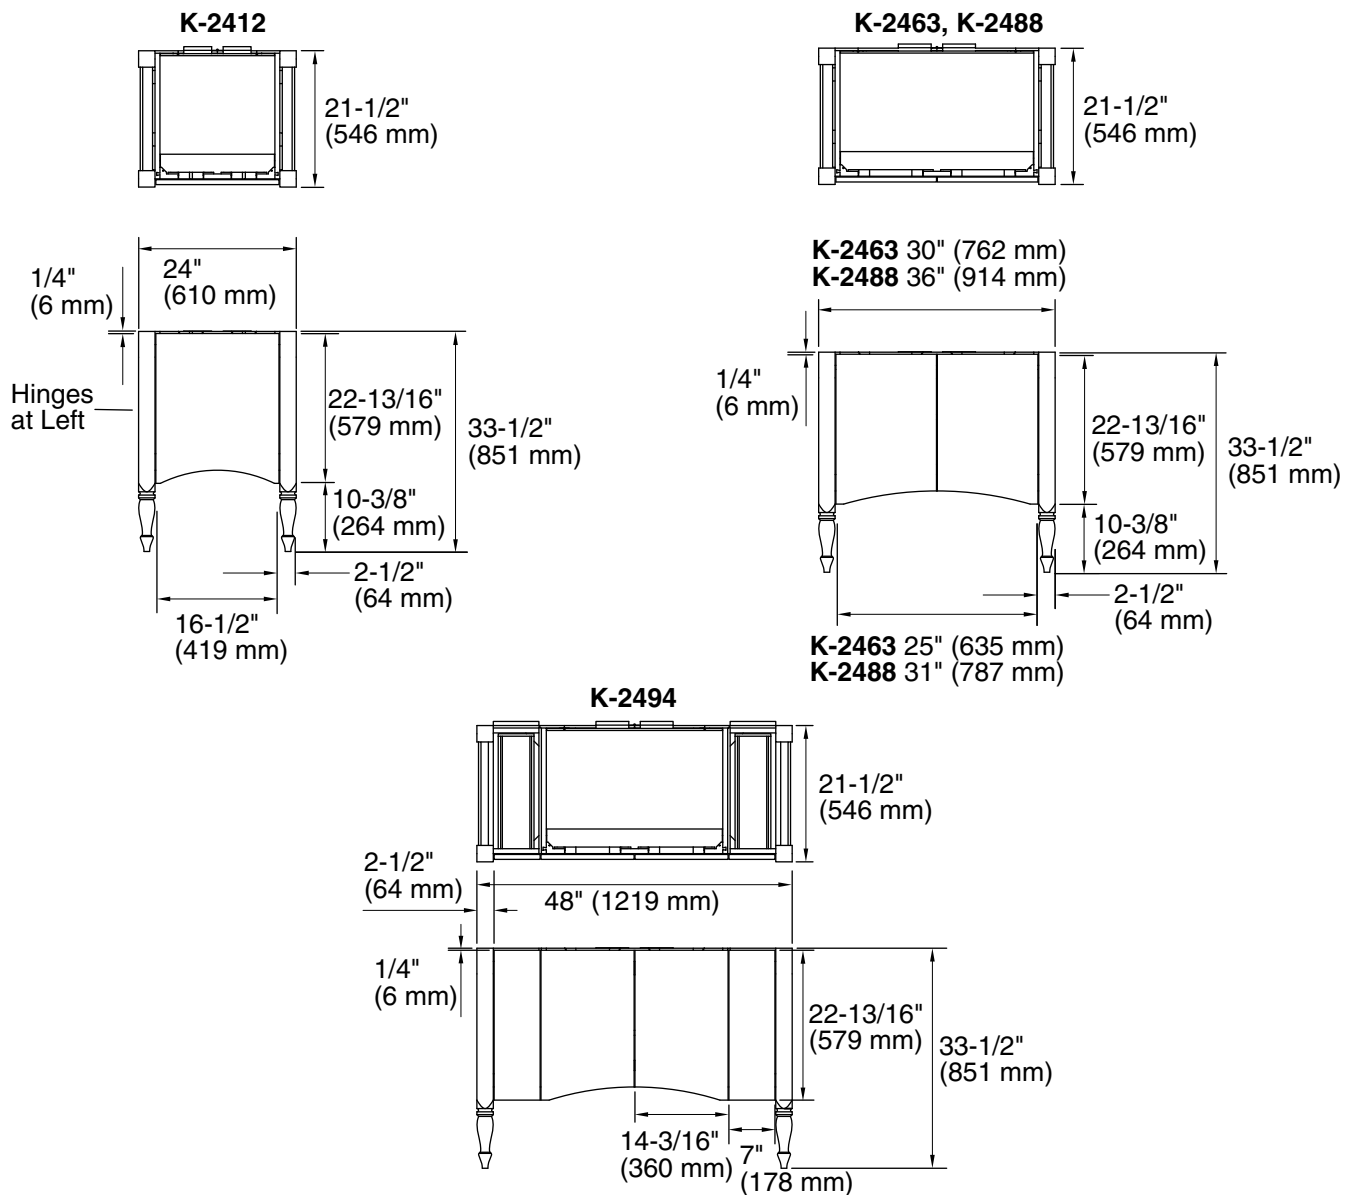

ALBERRY™

Recommended Accessories			
K-2419	Door accessory – door-mount installation		☐ NA
K-2503	Vertical wall-mount mirror – 24" (610 mm) x 33" (838 mm) x 1" (25 mm)	☐ F40	

Installation Notes

Install this product according to the installation guide.

Decorative cabinet hardware is supplied. Refer to the Kohler bath accessories line for additional decorative cabinet hardware to complement your vanity.

Product Diagram