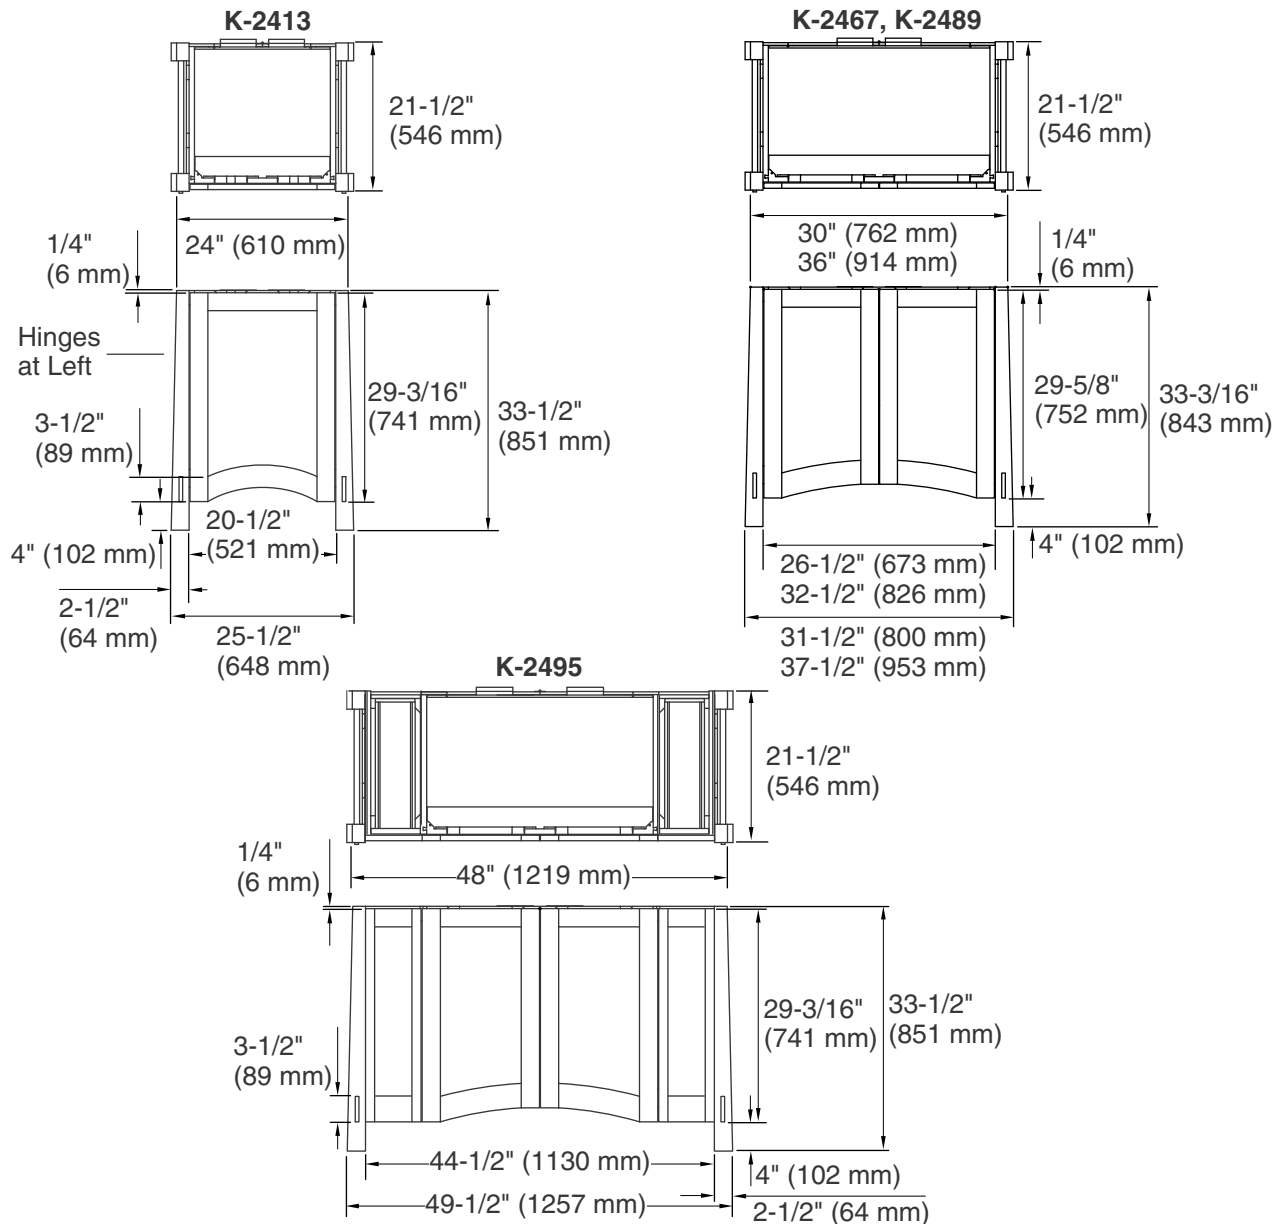

WESTMORE™

Recommended Accessories			
K-2418	Drawer accessory – rail-mount installation		☐ NA
K-2419	Door accessory – door-mount installation		☐ NA
K-2504	Vertical wall-mount mirror, 24" (610 mm) x 33" (838 mm) x 1" (25 mm)	☐ F41	

Installation Notes

Install this product according to the installation guide.

Decorative cabinet hardware is supplied. Refer to the Kohler bath accessories line for additional decorative cabinet hardware to complement your vanity.

Product Diagram