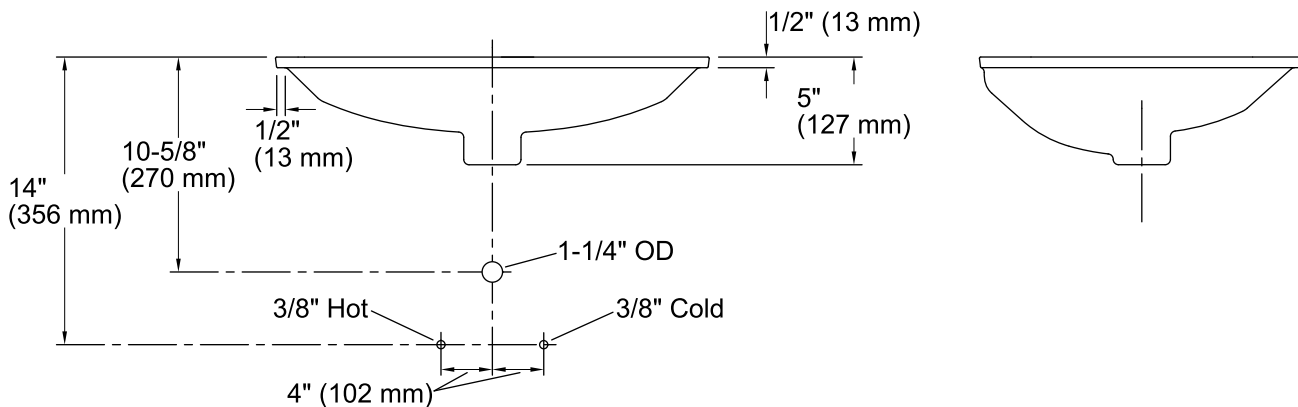

Features

- Vitreous china.
- Under-mount.
- Rectangular basin with a versatile design.
- With overflow.
- No faucet holes; requires wall- or counter-mount faucet.
- Coordinates with other products in the Kelston collection.
- 19-5/16" (491 mm) x 14" (356 mm) x 5" (127 mm)

Recommended Accessories

K-8998 P-Trap

Components

Additional included component/s: Basin clamp assembly.

ADA CSA B651 OBC

Codes/Standards

ASME A112.19.2/CSA B45.1
ADA
ICC/ANSI A117.1
CSA B651
OBC

KOHLER® One-Year Limited Warranty

Technical Information

All product dimensions are nominal.

Bowl configuration:	Single
Installation:	Under-mount
Bowl area (Only)	Length: 19-5/16" (491 mm) Width: 14" (356 mm) Water depth: 1-7/8" (48 mm)
Drain hole:	1-3/4" (44 mm)
Template:	Under-mount, 1086495-7, required, not included