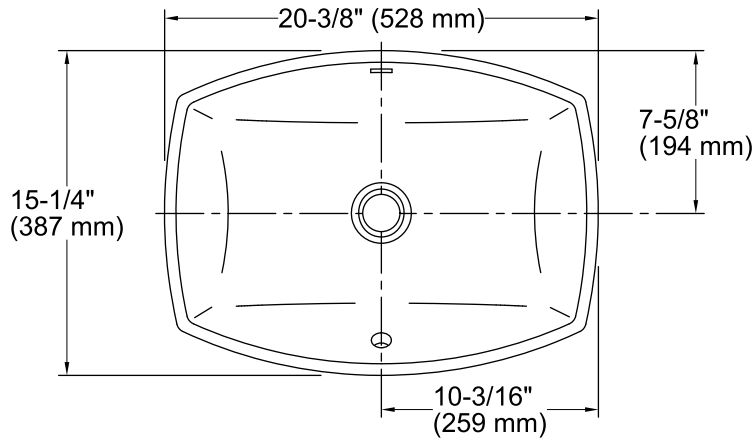

Features

- Vitreous china.
- Under-mount.
- Rectangular basin with a versatile design.
- With overflow.
- No faucet holes; requires wall- or counter-mount faucet.
- Coordinates with other products in the Kelston collection.
- 19-5/16" (491 mm) x 14" (356 mm) x 5" (127 mm)

Technical Information

All product dimensions are nominal.

Bowl configuration:	Single
Installation:	Under-mount
Bowl area (Only)	Length: 19-5/16" (491 mm) Width: 14" (356 mm) Water depth: 1-7/8" (48 mm)
Drain hole:	1-3/4" (44 mm)
Template:	Under-mount, 1086495-7, required, not included