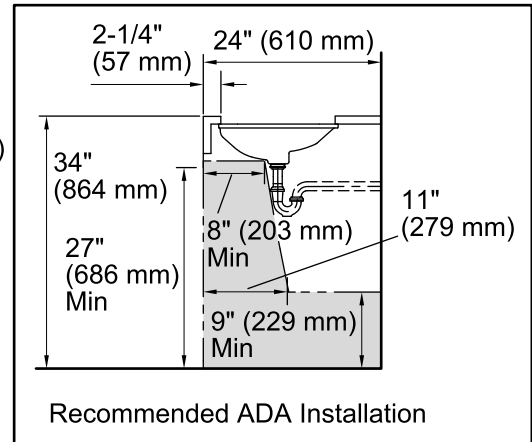

Features

- Vitreous china.
- Under-mount.
- Rectangular basin with a versatile design.
- With overflow.
- No faucet holes; requires wall- or counter-mount faucet.
- Coordinates with other products in the Kelston collection.
- 19-5/16" (491 mm) x 14" (356 mm) x 5" (127 mm)

Recommended Accessories

K-8998 P-Trap

Components

Additional included component/s: Basin clamp assembly.

ADA CSA B651 OBC

Codes/Standards

ASME A112.19.2/CSA B45.1
ADA
ICC/ANSI A117.1
CSA B651
OBC

KOHLER® One-Year Limited Warranty

Technical Information

All product dimensions are nominal.

Bowl configuration:	Single
Installation:	Under-mount
Bowl area (Only)	Length: 19-5/16" (491 mm) Width: 14" (356 mm) Water depth: 1-7/8" (48 mm)
Drain hole:	1-3/4" (44 mm)
Template:	Under-mount, 1086495-7, required, not included