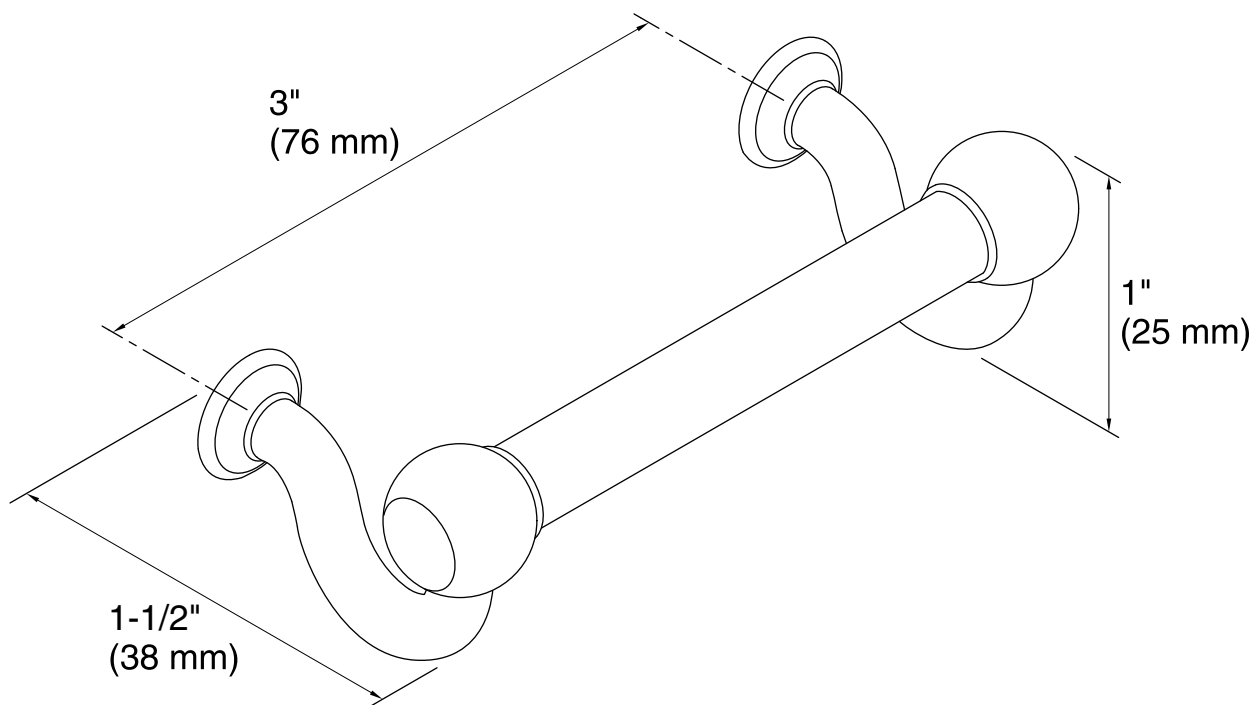

## Features

- KOHLER finishes resist corrosion and tarnish.
- 3" (76 mm) center-to-center.
- Coordinates with other products in the Lyntier collection.
- 3-5/8" (92 mm) x 1-1/2" (38 mm) x 1" (25 mm)

## Technical Information

All product dimensions are nominal.