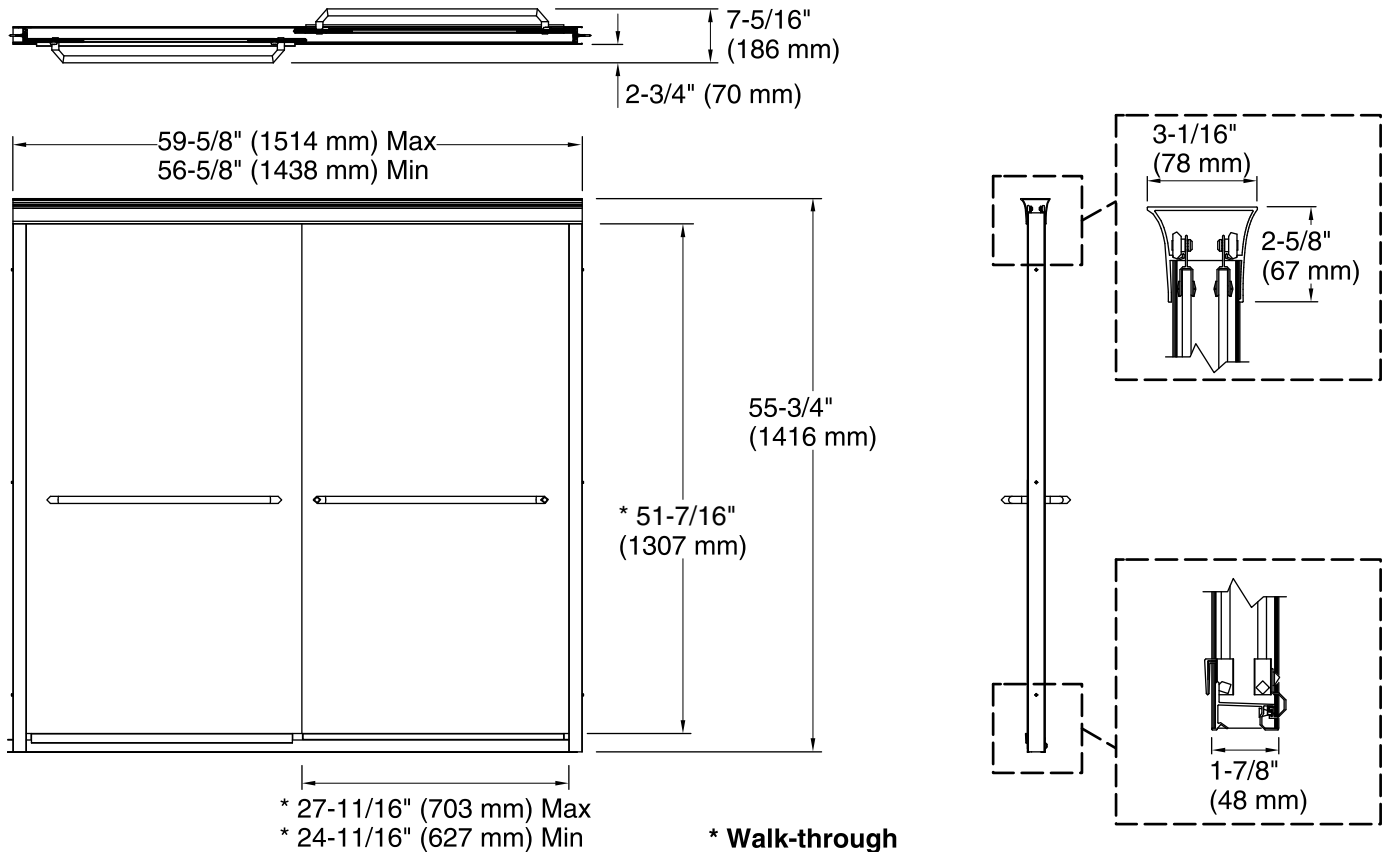

Features

- Frameless, 1/4-inch-thick Crystal Clear tempered glass.
- Continuous door panel guide mechanism for smooth, quiet sliding action.
- Gently curved inside and outside towel bars.
- CleanCoat™ glass treatment repels water for improved ease of cleaning.
- Out-of-plumb adjustability for easy installation.

ABV

Available Glass Options

Code	Description
------	-------------

L Crystal Clear

Technical Information

All product dimensions are nominal.

Installation type:	For bath installation
Opening style:	Sliding/Bypass
Opening Width - Min:	56-5/8" (1438 mm)
Opening Width - Max:	59-5/8" (1514 mm)
Walk-through - Min:	24-11/16" (627 mm)
Walk-through - Max:	27-11/16" (703 mm)
Glass thickness:	1/4" (6 mm)
Glass coating:	CleanCoat®

Notes

Install this product according to the installation guide.

The vertical opening should be a minimum of 57-1/2" (1461 mm) to allow for installation clearance.