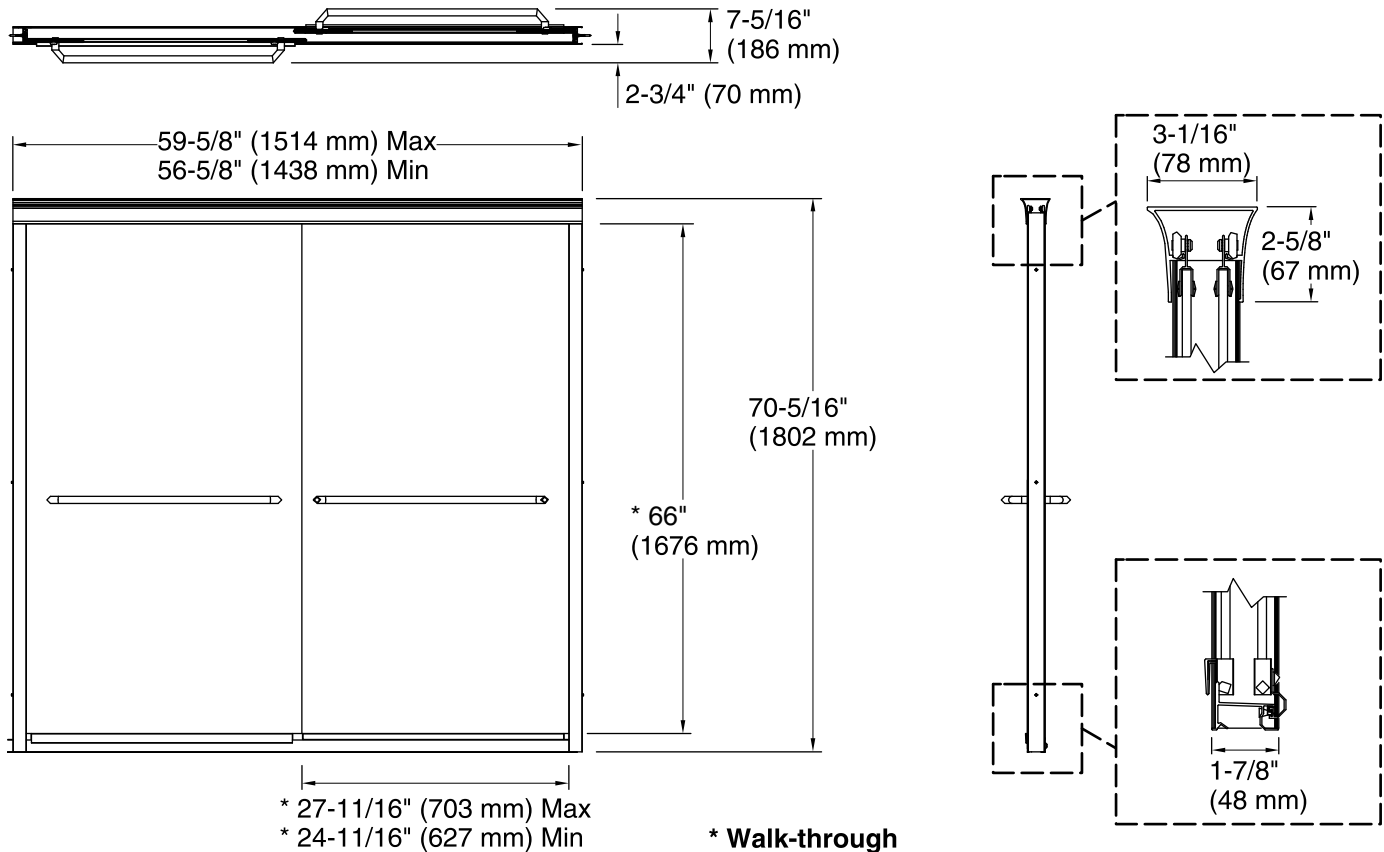

Technical Information

All product dimensions are nominal.

Installation type:	For shower base installation
Opening style:	Sliding/Bypass
Opening Width - Min:	56-5/8" (1438 mm)
Opening Width - Max:	59-5/8" (1514 mm)
Walk-through - Min:	24-11/16" (627 mm)
Walk-through - Max:	27-11/16" (703 mm)
Glass thickness:	1/4" (6 mm)
Glass coating:	CleanCoat®

Notes

Install this product according to the installation guide.

The vertical opening should be a minimum of 72-1/16" (1830 mm) to allow for installation clearance.