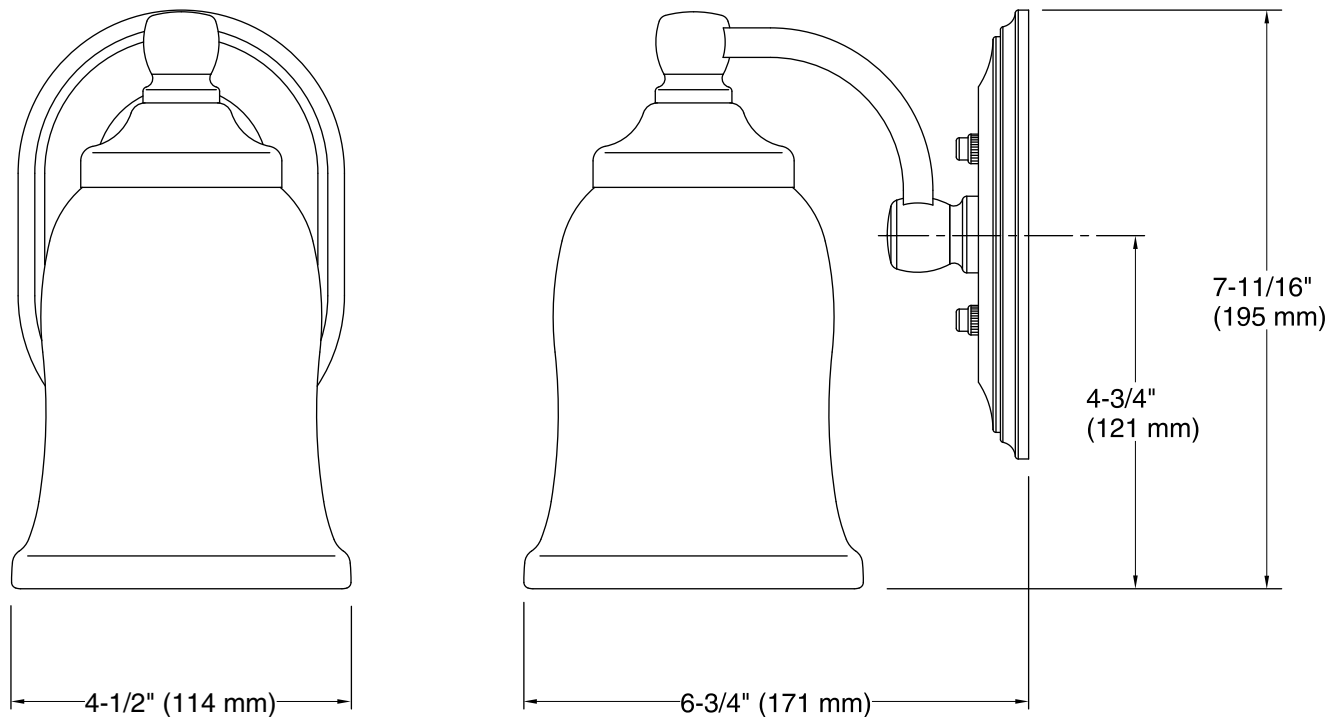

### Features

- KOHLER finishes resist corrosion and tarnish.
- Sconce can be positioned up or down, depending on room setting.
- CUL- and UL-approved up to 100 watts.
- Coordinates with other products in the Bancroft Collection.
- 6-3/4" (171 mm) x 4-1/2" (114 mm) x 7-11/16" (195 mm)

## Technical Information

All product dimensions are nominal.