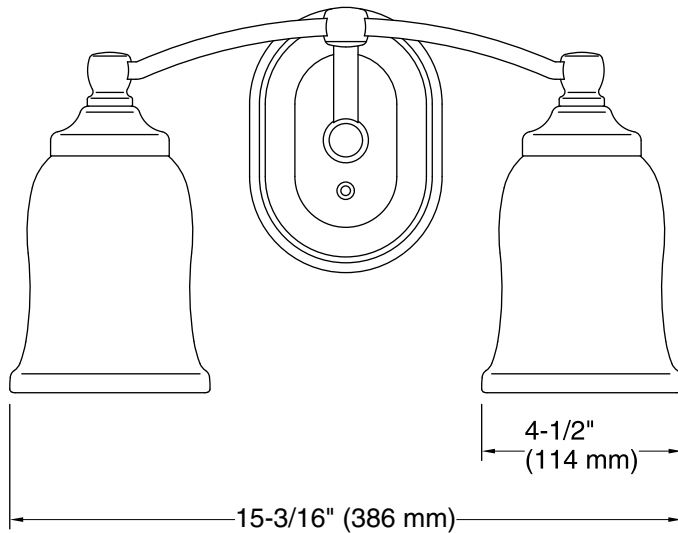

Features

- KOHLER finishes resist corrosion and tarnish.
- Sconces can be positioned up or down, depending on room setting.
- CUL- and UL-approved up to 100 watts.
- Coordinates with other products in the Bancroft Collection.
- 6-3/4" (171 mm) x 15-3/16" (386 mm) x 8-11/16" (221 mm)

Technical Information

All product dimensions are nominal.

Notes

Install this product according to the installation guide.