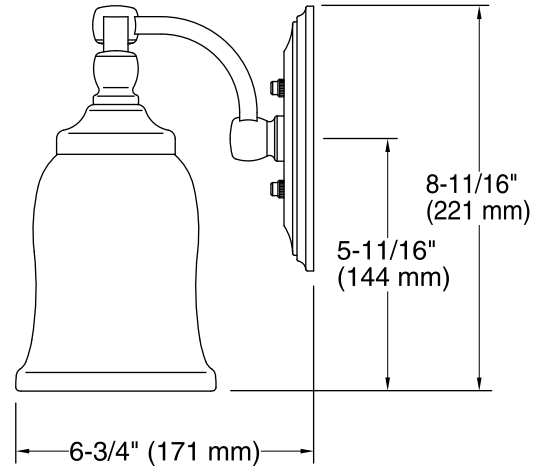

Features

- KOHLER finishes resist corrosion and tarnish.
- Sconces can be positioned up or down, depending on room setting.
- CUL- and UL-approved up to 100 watts.
- Coordinates with other products in the Bancroft Collection.
- 6-3/4" (171 mm) x 15-3/16" (386 mm) x 8-11/16" (221 mm)

Technical Information

All product dimensions are nominal.

Notes

Install this product according to the installation guide.