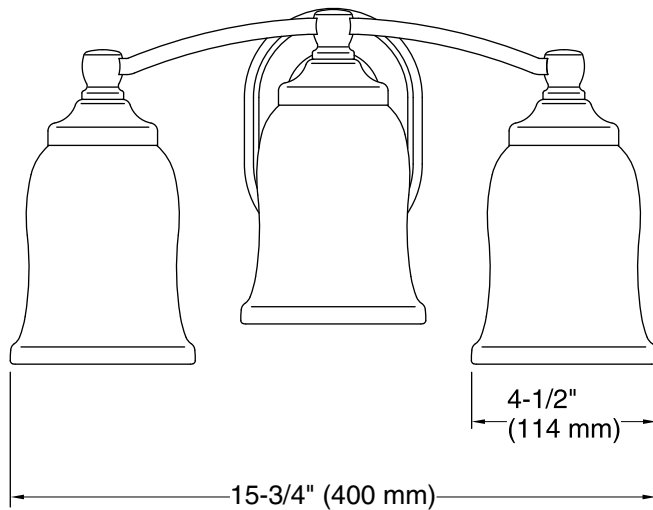

Features

- KOHLER finishes resist corrosion and tarnish.
- Sconces can be positioned up or down, depending on room setting.
- CUL- and UL-approved up to 100 watts.
- Coordinates with other products in the Bancroft Collection.
- 6-3/4" (171 mm) x 15-3/4" (400 mm) x 8-11/16" (221 mm)

Technical Information

All product dimensions are nominal.

Notes

Install this product according to the installation guide.