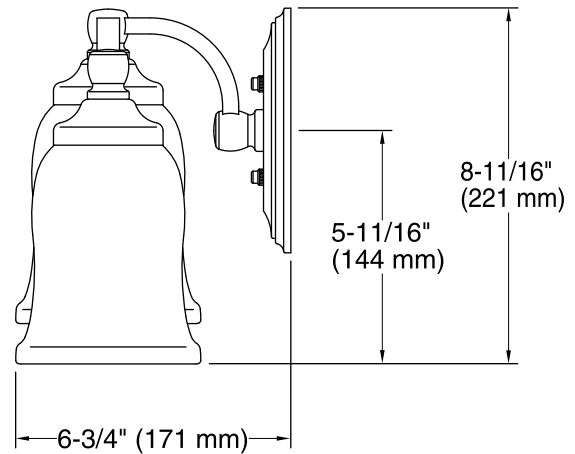

Features

- KOHLER finishes resist corrosion and tarnish.
- Sconces can be positioned up or down, depending on room setting.
- CUL- and UL-approved up to 100 watts.
- Coordinates with other products in the Bancroft Collection.
- 6-3/4" (171 mm) x 15-3/4" (400 mm) x 8-11/16" (221 mm)

Technical Information

All product dimensions are nominal.

Notes

Install this product according to the installation guide.