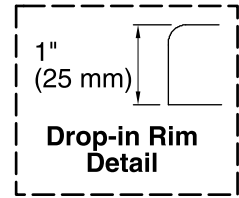

Underscore® Rectangle

5' Bath
K-1130

Features

- End drain.
- Slotted overflow for deep soaking.
- Integral lumbar support.
- 60" (1524 mm) x 32" (813 mm) x 21" (533 mm)

Material

- Acrylic

Installation

- Drop-in or under-mount.

THE BOLD LOOK
OF **KOHLER**®

No change in measurements if connected with drain illustrated. (K-7272)

Technical Information

All product dimensions are nominal.

Installation:	Drop-in, Under-mount
Drain location:	End
Basin area, bottom:	42" x 23-1/2" (1067 mm x 597 mm)
Basin area, top:	55-1/8" x 27-1/8" (1400 mm x 689 mm)
Weight:	75 lbs (34 kg)
Minimum floor load:	58 lbs/ft ² (283.2 kg/m ²)
Water depth:	17-1/8" (435 mm)
Water capacity:	81 gal (306.6 L)
Cutout:	Drop-in, 59-1/2" x 31-1/2" (1511 mm x 800 mm)
Minimum flat for door:	2-3/8" (60 mm)