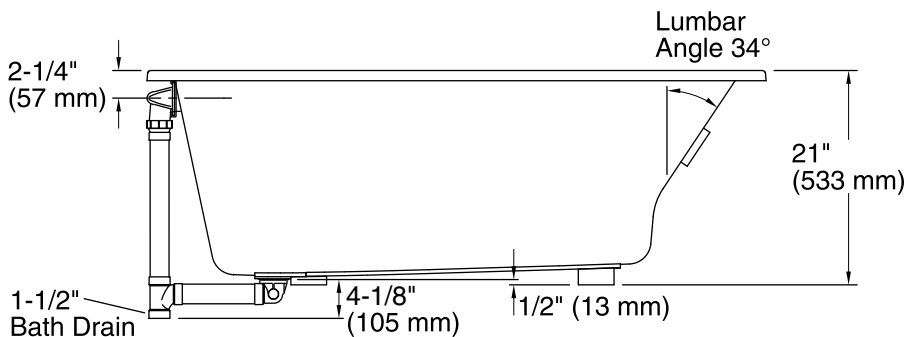

Underscore® Rectangle

5' Bath
K-1130

Features

- End drain.
- Slotted overflow for deep soaking.
- Integral lumbar support.
- 60" (1524 mm) x 32" (813 mm) x 21" (533 mm)

Material

- Acrylic

Installation

- Drop-in or under-mount.

THE BOLD LOOK
OF **KOHLER**®

No change in measurements if connected with drain illustrated. (K-7272)

Technical Information

All product dimensions are nominal.

Installation:	Drop-in, Under-mount
Drain location:	End
Basin area, bottom:	42" x 23-1/2" (1067 mm x 597 mm)
Basin area, top:	55-1/8" x 27-1/8" (1400 mm x 689 mm)
Weight:	75 lbs (34 kg)
Minimum floor load:	58 lbs/ft ² (283.2 kg/m ²)
Water depth:	17-1/8" (435 mm)
Water capacity:	81 gal (306.6 L)
Cutout:	Drop-in, 59-1/2" x 31-1/2" (1511 mm x 800 mm)
Minimum flat for door:	2-3/8" (60 mm)

Notes

Measure your actual product for rough-in details.

Install this product according to the installation instructions.

The hot water supply should be 70% of the capacity of the bath or greater. Installations will vary.