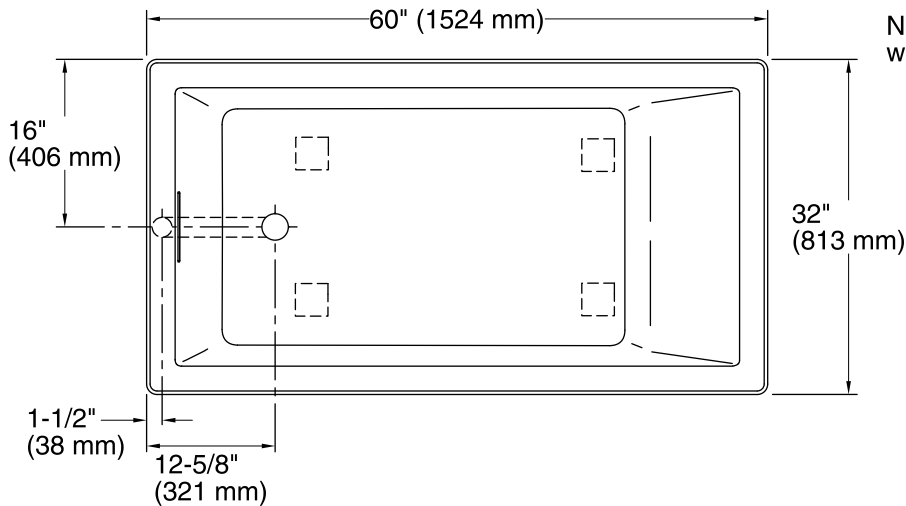

Underscore® Rectangle

5' Bath
K-1130

Features

- End drain.
- Slotted overflow for deep soaking.
- Integral lumbar support.
- 60" (1524 mm) x 32" (813 mm) x 21" (533 mm)

Material

- Acrylic

Installation

- Drop-in or under-mount.

THE BOLD LOOK
OF **KOHLER**®

No change in measurements if connected with drain illustrated. (K-7272)

Technical Information

All product dimensions are nominal.

Installation:	Drop-in, Under-mount
Drain location:	End
Basin area, bottom:	42" x 23-1/2" (1067 mm x 597 mm)
Basin area, top:	55-1/8" x 27-1/8" (1400 mm x 689 mm)
Weight:	75 lbs (34 kg)
Minimum floor load:	58 lbs/ft ² (283.2 kg/m ²)
Water depth:	17-1/8" (435 mm)
Water capacity:	81 gal (306.6 L)
Cutout:	Drop-in, 59-1/2" x 31-1/2" (1511 mm x 800 mm)
Minimum flat for door:	2-3/8" (60 mm)

Notes

Measure your actual product for rough-in details.

Install this product according to the installation instructions.

The hot water supply should be 70% of the capacity of the bath or greater. Installations will vary.