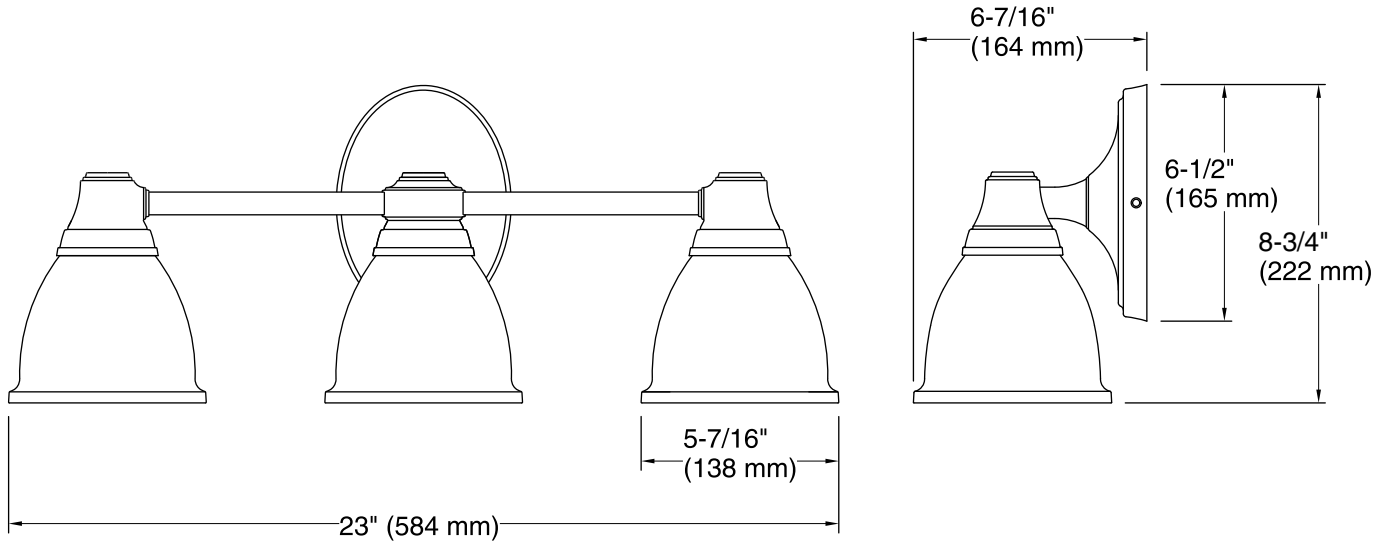

Technical Information

All product dimensions are nominal.

Notes

Install this product according to the installation guide.