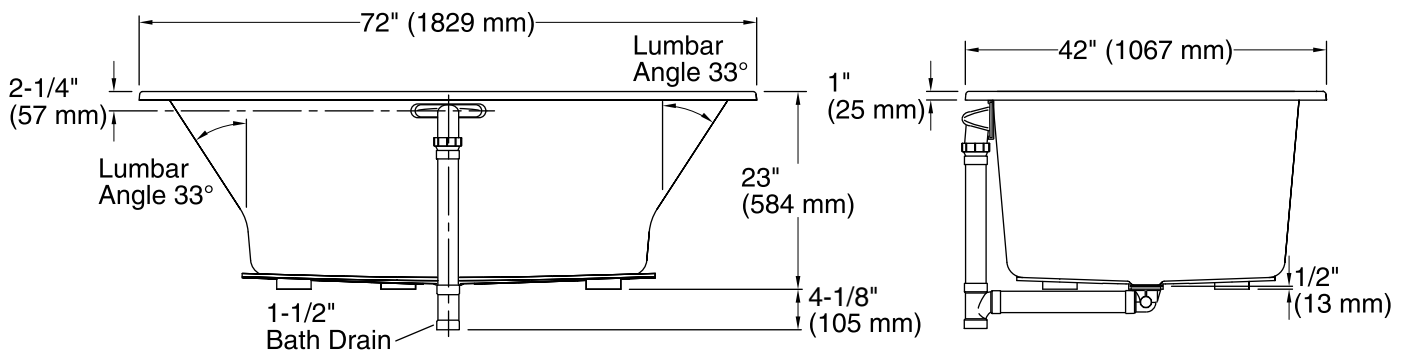

11-14-2017 04:47

THE BOLD LOOK  
OF **KOHLER**®

No change in measurements if connected with drain illustrated. (K-7272)

### Technical Information

All product dimensions are nominal.

Installation:	Drop-in, Under-mount
Drain location:	Center
Basin area, bottom:	45-3/4" x 32" (1162 mm x 813 mm)
Basin area, top:	66" x 36" (1676 mm x 914 mm)
Weight:	85 lbs (38.6 kg)
Minimum floor load:	60 lbs/ft <sup>2</sup> (292.9 kg/m <sup>2</sup> )
Water depth:	19" (483 mm)
Water capacity:	139 gal (526.2 L)
Cutout:	Drop-in, 70-1/2" x 40-1/2" (1791 mm x 1029 mm)
Minimum flat for door:	2-9/16" (66 mm)