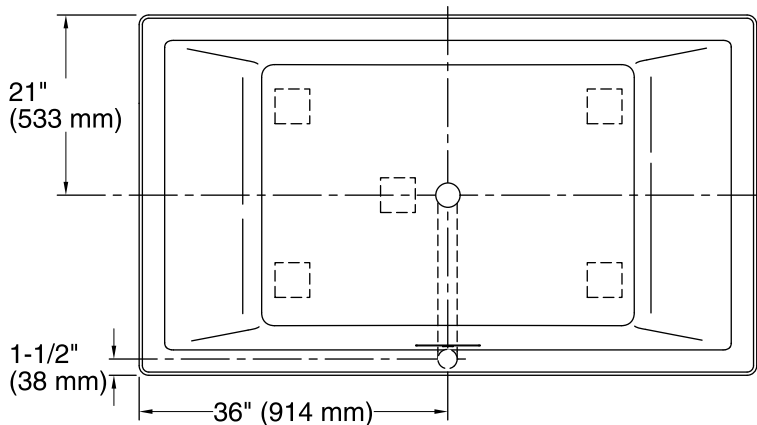

## Features

- Center drain.
- Slotted overflow for deep soaking.
- Integral lumbar support.
- 72" (1829 mm) x 42" (1067 mm) x 23" (584 mm)

11-14-2017 04:47

THE BOLD LOOK  
OF **KOHLER**®

No change in measurements if connected with drain illustrated. (K-7272)

### Technical Information

All product dimensions are nominal.

Installation:	Drop-in, Under-mount
Drain location:	Center
Basin area, bottom:	45-3/4" x 32" (1162 mm x 813 mm)
Basin area, top:	66" x 36" (1676 mm x 914 mm)
Weight:	85 lbs (38.6 kg)
Minimum floor load:	60 lbs/ft <sup>2</sup> (292.9 kg/m <sup>2</sup> )
Water depth:	19" (483 mm)
Water capacity:	139 gal (526.2 L)
Cutout:	Drop-in, 70-1/2" x 40-1/2" (1791 mm x 1029 mm)
Minimum flat for door:	2-9/16" (66 mm)