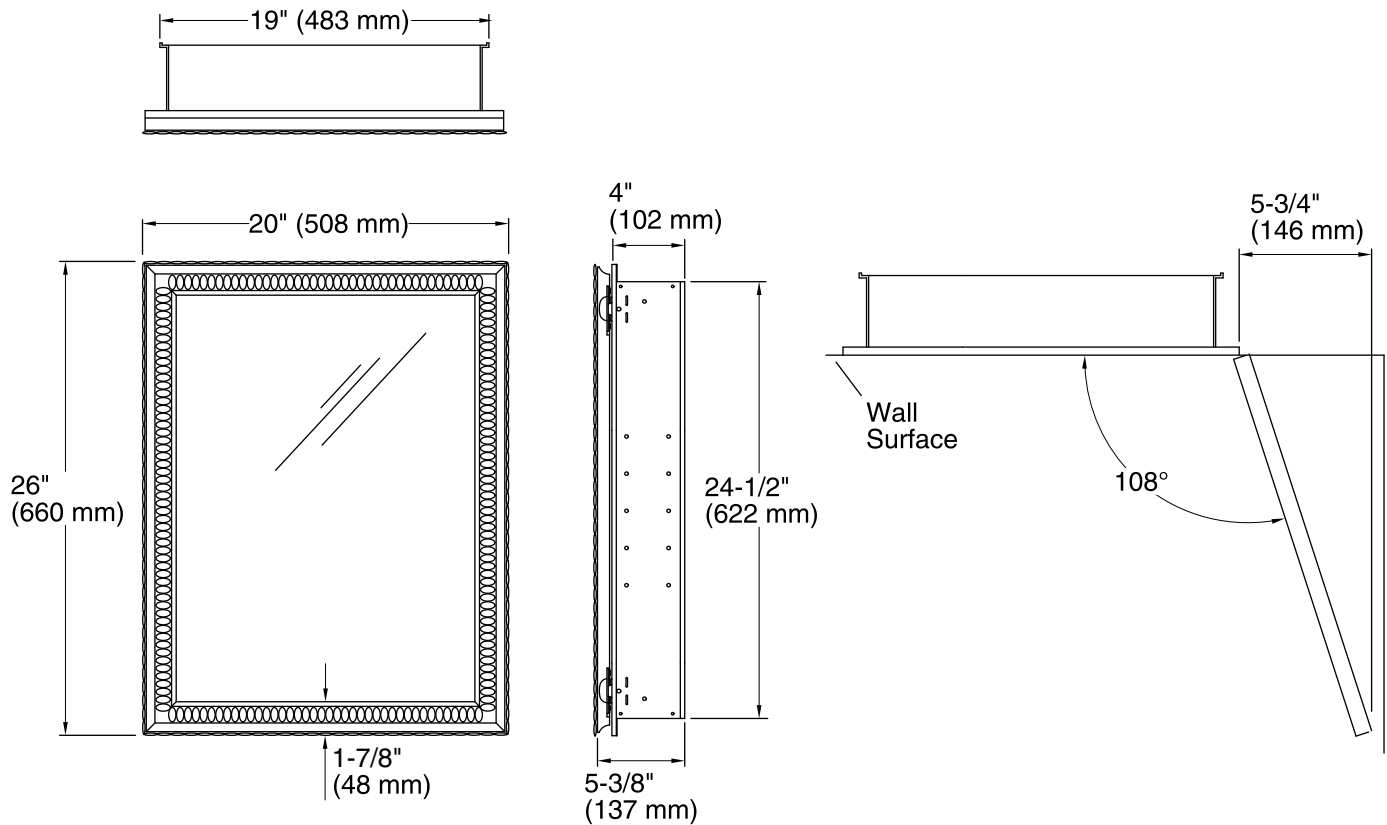

## Features

- Two adjustable tempered glass shelves.
- Mirrored door with bronze-finish frame.
- Mirrors on back of door and interior back of cabinet.
- Two-way adjustable hinges with 108-degree opening capability for easy cabinet access.
- Can be installed with left- or right-hand swing.
- Includes mounting hardware for surface or recessed installation.
- Includes side mirror kit for surface mount installation.

## Technical Information

All product dimensions are nominal.