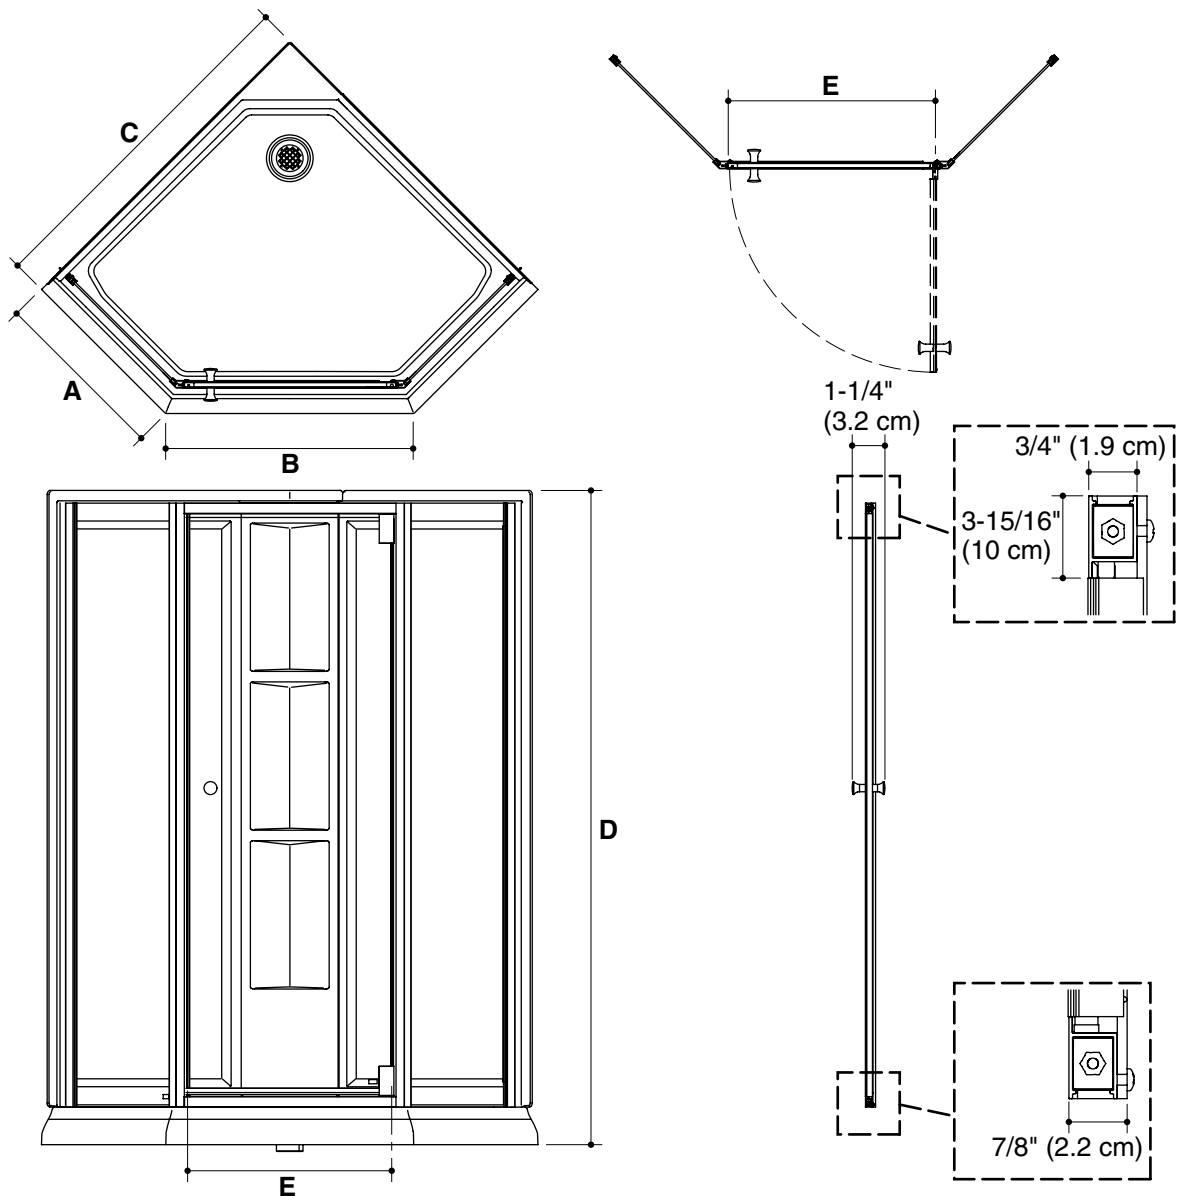

Features

- Space-saving corner design
- Tempered glass ensures maximum safety and durability
- Installs left- or right-handed
- Quick and easy to install with no track cutting required
- Aluminum components extruded from alloy 6063-T5
- Stainless steel hardware prevents rusting or corrosion
- Convenient corner shelves store shampoo bottles and other shower supplies
- Kit includes door, walls with corner caddy, drain and 42" (106.7 cm) molded base

Specified Model

Model	Application	Glass Texture, Pattern, Color/Finishes
2375-42*-G05	Shower kit	Refer to Price Book for specific glass textures, patterns and colors/finishes
* Note: Refer to the price book for the appropriate frame finish/base and wall color code. Add them to the end of the unit model # when ordering		
Included Components	Description	
7360000	2" (5.1 cm) shower drain, chrome	

SOLITAIRE™

Technical Information

Model	A	B	C	D (Height)	E (Walk Through Max)
2375-42*	20-3/4" (52.7 cm)	29-7/16" (74.8 cm)	42" (106.7 cm)	78-1/4" (198.9 cm)	25-5/16" (64.3 cm)

* Note: Refer to the price book for the appropriate frame finish/base and wall color code. Add them to the end of the unit model # when ordering