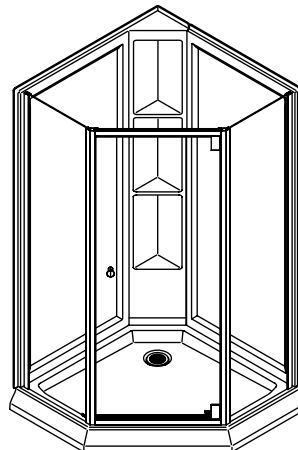

Features

- Space-saving corner design
- Tempered glass ensures maximum safety and durability
- Installs left- or right-handed
- Quick and easy to install with no track cutting required
- Aluminum components extruded from alloy 6063-T5
- Stainless steel hardware prevents rusting or corrosion
- Convenient corner shelves store shampoo bottles and other shower supplies
- Kit includes door, walls with corner caddy, drain and 42" (106.7 cm) molded base

Codes/Standards Applicable

Specified model meets or exceeds the following:

- ANSI Z97.1 (tempered glass)

NEO-ANGLE SHOWER KIT 2375 Series

Colors/Finishes

- Refer to the Price Book for current frame finish and glass options

Specified Model

Model	Application	Glass Texture, Pattern, Color/Finishes
2375-42*-G05	Shower kit	Refer to Price Book for specific glass textures, patterns and colors/finishes
* Note: Refer to the price book for the appropriate frame finish/base and wall color code. Add them to the end of the unit model # when ordering		
Included Components	Description	
7360000	2" (5.1 cm) shower drain, chrome	

SOLITAIRE™

Technical Information

Model	A	B	C	D (Height)	E (Walk Through Max)
2375-42*	20-3/4" (52.7 cm)	29-7/16" (74.8 cm)	42" (106.7 cm)	78-1/4" (198.9 cm)	25-5/16" (64.3 cm)

* Note: Refer to the price book for the appropriate frame finish/base and wall color code. Add them to the end of the unit model # when ordering