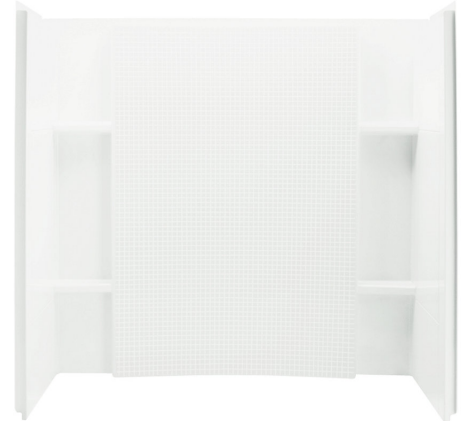

**Features**

- Modular design allows it to be moved around corners and through doorways with ease.
- Durable high gloss finish.
- Geometric back wall provides visual interest and ample storage.

**Material**

- Compression molded from our exclusive Vikrell® material.

**Installation**

- Three-piece modular design with pivot "snap together" installation.
- Caulk-less seam installation.
- Must be used with Accord® 36" Bath.

**Available Color/Finishes**

*Color tiles intended for reference only.*

**Color Code Description**

- |  |    |         |
|--|----|---------|
|  | 0  | White   |
|  | 96 | Biscuit |

**Accord®**  
60" x 36" Bath/Shower Wall Set  
**71164100**