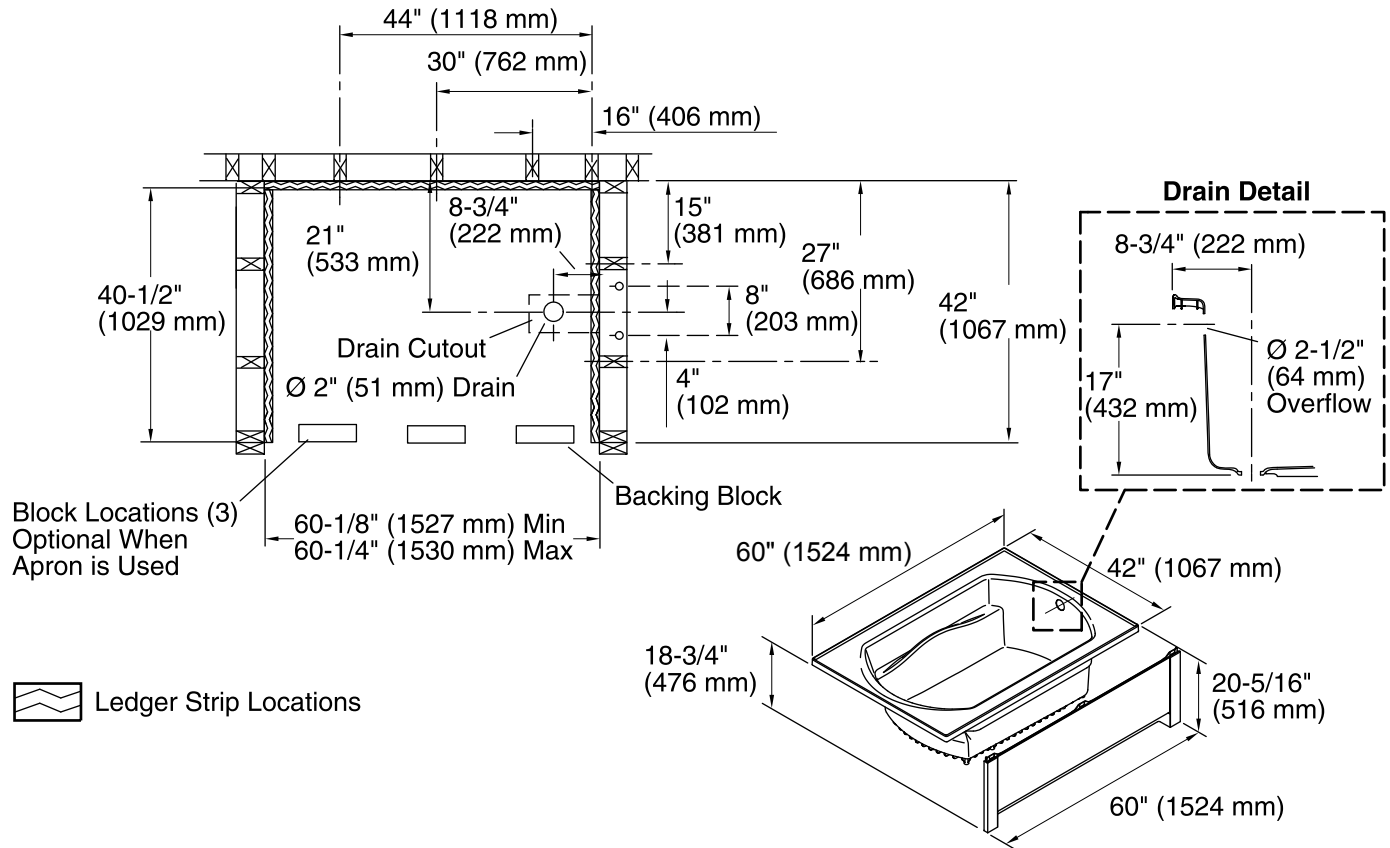

Lawson™
42" Bath
71281100

Features

- Durable high-gloss finish.
- 60" (1524 mm) x 42" (1067 mm) x 20-5/16" (516 mm) finished dimensions

Material

- Compression molded from our exclusive solid Vikrell® material.

For the most current Specification Sheet, go to www.sterlingplumbing.com.

6-13-2016 05:30

Technical Information

All product dimensions are nominal.

- Installation: Drop-in
- Drain location: End
- Basin area, bottom: 44" x 25-3/4" (1118 mm x 654 mm)
- Basin area, top: 51" x 32-3/4" (1295 mm x 832 mm)
- Water depth: 15-1/4" (387 mm)
- Water capacity: 68 gal (257.4 L)
- Minimum flat for door: 3" (76 mm)
- Door width required: 60" (1524 mm)