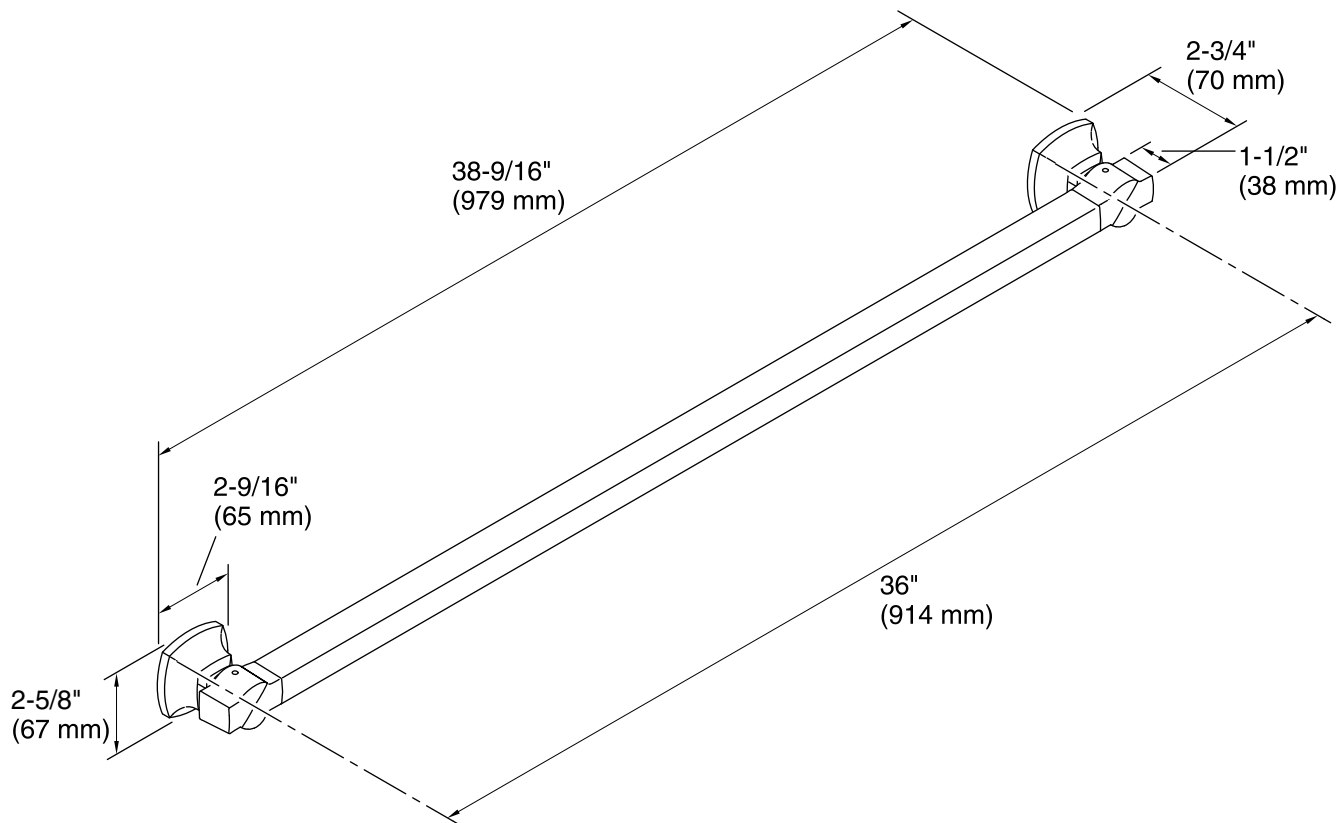

Technical Information

All product dimensions are nominal.

Notes

Measure your actual product for roughing-in details.

WARNING: Risk of personal injury. The wall plates on the grab bar must be mounted to a brace between the wall studs. This will ensure that the weight of the user is adequately supported.