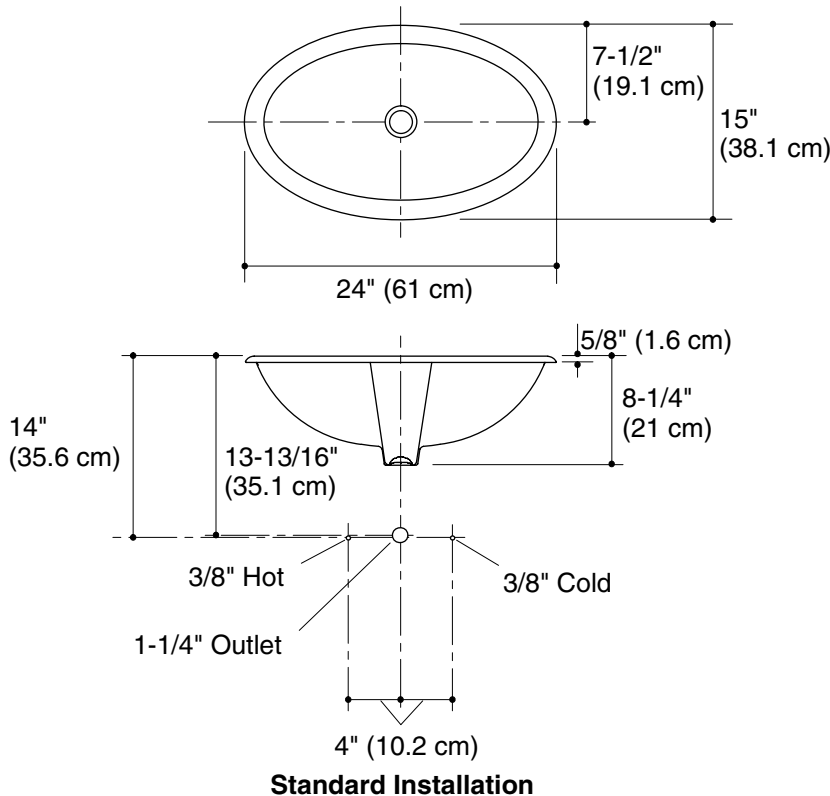

Product Specification

The self-rimming lavatory shall be made of vitreous china. Lavatory shall be 24" (61 cm) in length and 15" (38.1 cm) in width. Lavatory shall include overflow. Lavatory shall be available with KOHLER Artist Editions designs. Lavatory shall be Kohler Model K-_____-_____.

VINTAGE®

Technical Information

Fixture*:	
Lavatory	
Basin area	21" (53.3 cm) x 12" (30.5 cm)
Water depth	4-7/8" (12.4 cm)
Outlet	1-3/4" (4.4 cm) D.
* Approximate measurements for comparison only.	

Included components:	
Adjustable linkage	40372
Cut-out template	110359-7

Installation Notes

Install this product according to the installation guide.

4-5/8" (11.7 cm) minimum faucet spout length needed to reach over rim into basin.

NOTICE: Countertop manufacturer or cutter **must** use the cutout template provided with the product, or a current one provided by Kohler Co. (call 1-800-4-KOHLER). Kohler Co. is not responsible for cutout errors when the incorrect cutout template is used.