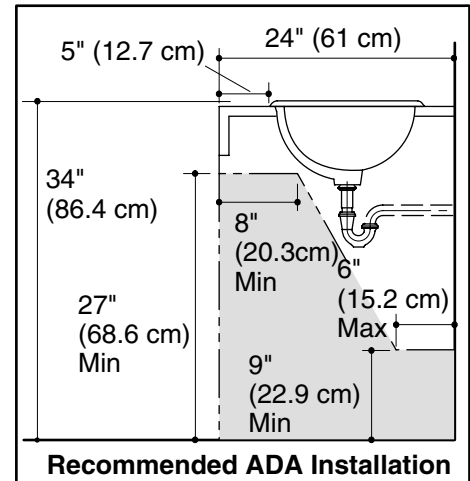

Product Specification

The self-rimming lavatory shall be made of vitreous china. Lavatory shall be 24" (61 cm) in length and 15" (38.1 cm) in width. Lavatory shall include overflow. Lavatory shall be available with KOHLER Artist Editions designs. Lavatory shall be Kohler Model K-_____-_____.

VINTAGE®

Technical Information

Fixture*:	
Lavatory	
Basin area	21" (53.3 cm) x 12" (30.5 cm)
Water depth	4-7/8" (12.4 cm)
Outlet	1-3/4" (4.4 cm) D.
* Approximate measurements for comparison only.	

Included components:	
Adjustable linkage	40372
Cut-out template	110359-7

Installation Notes

Install this product according to the installation guide.

4-5/8" (11.7 cm) minimum faucet spout length needed to reach over rim into basin.

NOTICE: Countertop manufacturer or cutter **must** use the cutout template provided with the product, or a current one provided by Kohler Co. (call 1-800-4-KOHLER). Kohler Co. is not responsible for cutout errors when the incorrect cutout template is used.