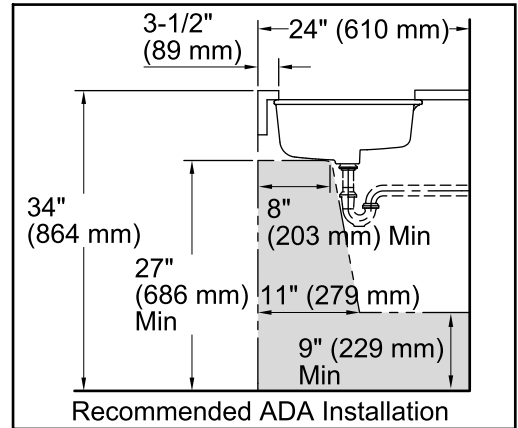

Features

- Vitreous china.
- Under-mount.
- Rectangular basin with contemporary design.
- With overflow.
- No faucet holes; requires wall- or counter-mount faucet.
- 17-1/4" (438 mm) x 13" (330 mm)

Recommended Accessories

K-8998 P-Trap

Components

Additional included component/s: Basin clamp assembly.

ADA

Codes/Standards

ASME A112.19.2/CSA B45.1
ADA
ICC/ANSI A117.1

KOHLER® One-Year Limited Warranty

See website for detailed warranty information.

Technical Information

All product dimensions are nominal.

Bowl configuration:	Single
Installation:	Under-mount
Bowl area (Only)	Length: 17-1/4" (438 mm) Width: 13" (330 mm) Water depth: 3-1/8" (79 mm)
Drain hole:	1-3/4" (44 mm)
Template:	Under-mount, 1109226-7, required, not included