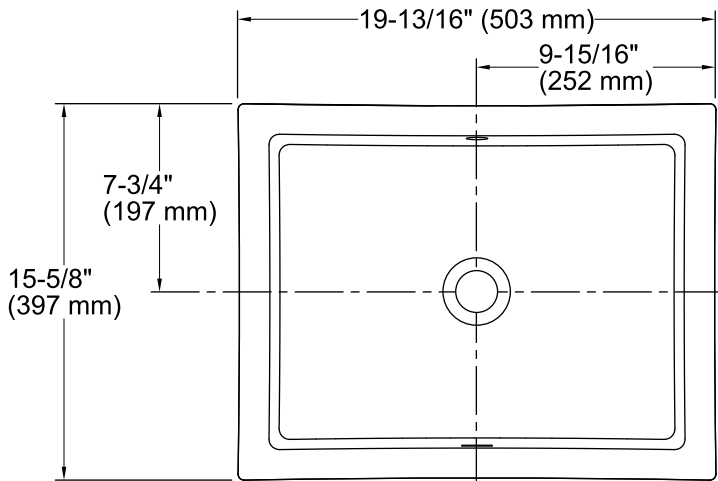

Features

- Vitreous china.
- Under-mount.
- Rectangular basin with contemporary design.
- With overflow.
- No faucet holes; requires wall- or counter-mount faucet.
- 17-1/4" (438 mm) x 13" (330 mm)

Recommended Accessories

Technical Information

All product dimensions are nominal.

Bowl configuration:	Single
Installation:	Under-mount
Bowl area (Only)	Length: 17-1/4" (438 mm) Width: 13" (330 mm) Water depth: 3-1/8" (79 mm)
Drain hole:	1-3/4" (44 mm)
Template:	Under-mount, 1109226-7, required, not included