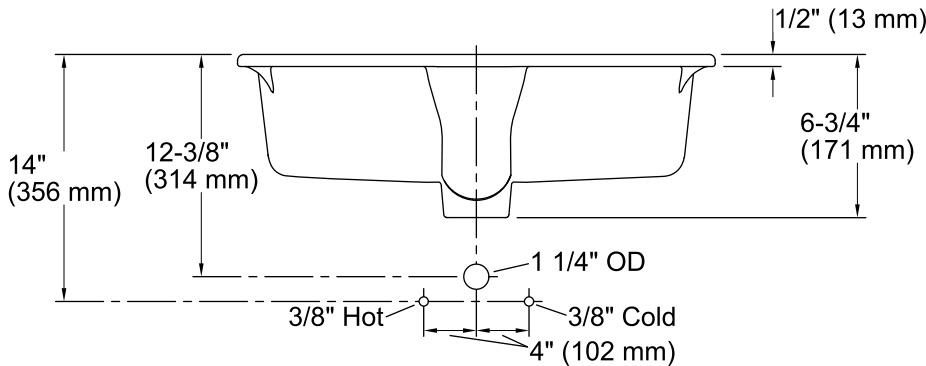

Features

- Vitreous china.
- Under-mount.
- Rectangular basin with contemporary design.
- With overflow.
- No faucet holes; requires wall- or counter-mount faucet.
- 17-1/4" (438 mm) x 13" (330 mm)

Recommended Accessories

Technical Information

All product dimensions are nominal.

Bowl configuration:	Single
Installation:	Under-mount
Bowl area (Only)	Length: 17-1/4" (438 mm) Width: 13" (330 mm) Water depth: 3-1/8" (79 mm)
Drain hole:	1-3/4" (44 mm)
Template:	Under-mount, 1109226-7, required, not included