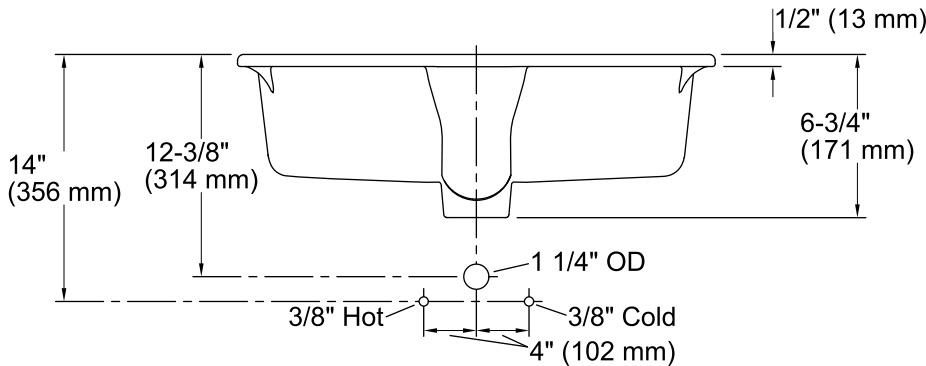

Verticyl® Rectangle

Under-mount Bathroom Sink

K-2882

Features

- Vitreous china.
- Under-mount.
- Rectangular basin with contemporary design.
- With overflow.
- No faucet holes; requires wall- or counter-mount faucet.
- 17-1/4" (438 mm) x 13" (330 mm)

THE BOLD LOOK
OF **KOHLER**®

Technical Information

All product dimensions are nominal.

Bowl configuration:	Single
Installation:	Under-mount
Bowl area (Only)	Length: 17-1/4" (438 mm) Width: 13" (330 mm) Water depth: 3-1/8" (79 mm)
Drain hole:	1-3/4" (44 mm)
Template:	1109226-7, required, not included