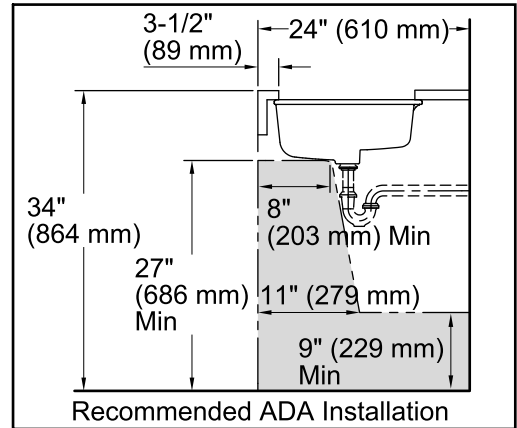

Verticyl® Rectangle

Under-mount Bathroom Sink

K-2882

Features

- Vitreous china.
- Under-mount.
- Rectangular basin with contemporary design.
- With overflow.
- No faucet holes; requires wall- or counter-mount faucet.
- 17-1/4" (438 mm) x 13" (330 mm)

THE BOLD LOOK
OF **KOHLER**®

Technical Information

All product dimensions are nominal.

Bowl configuration:	Single
Installation:	Under-mount
Bowl area (Only)	Length: 17-1/4" (438 mm) Width: 13" (330 mm) Water depth: 3-1/8" (79 mm)
Drain hole:	1-3/4" (44 mm)
Template:	1109226-7, required, not included