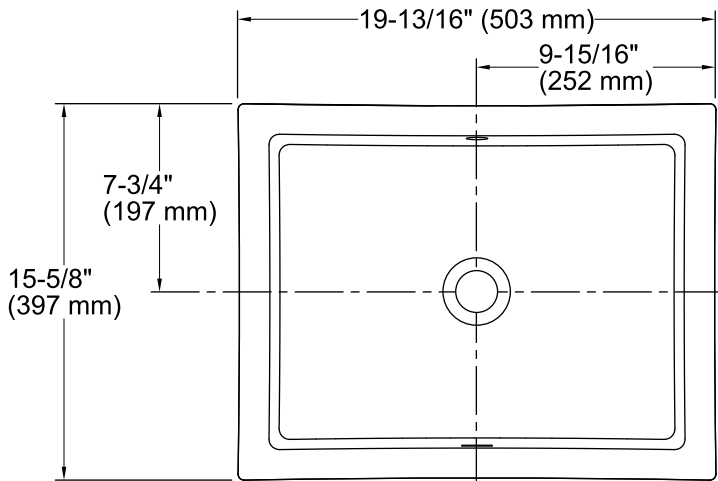

Verticyl® Rectangle

Under-mount Bathroom Sink

K-2882

Features

- Vitreous china.
- Under-mount.
- Rectangular basin with contemporary design.
- With overflow.
- No faucet holes; requires wall- or counter-mount faucet.
- 17-1/4" (438 mm) x 13" (330 mm)

THE BOLD LOOK
OF **KOHLER**®

Technical Information

All product dimensions are nominal.

Bowl configuration:	Single
Installation:	Under-mount
Bowl area (Only)	Length: 17-1/4" (438 mm) Width: 13" (330 mm) Water depth: 3-1/8" (79 mm)
Drain hole:	1-3/4" (44 mm)
Template:	1109226-7, required, not included