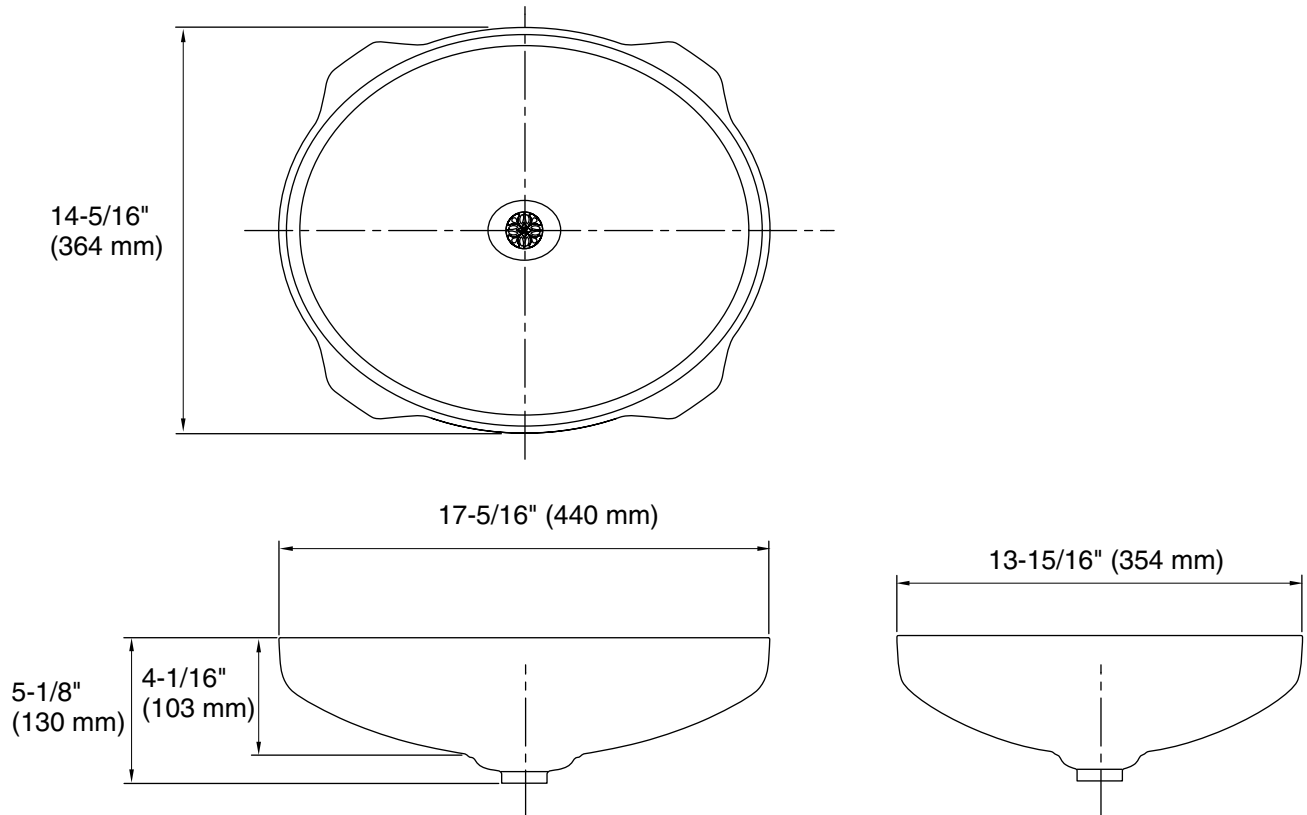

Technical Information

Fixture*:	
Basin area	17" (432 mm) x 14" (356 mm)
Water depth	4" (102 mm)
* Approximate measurements for comparison only.	
Included components:	
Cut-out template	1151011-7

Installation Notes

Install this product according to the installation guide.

Product Diagram