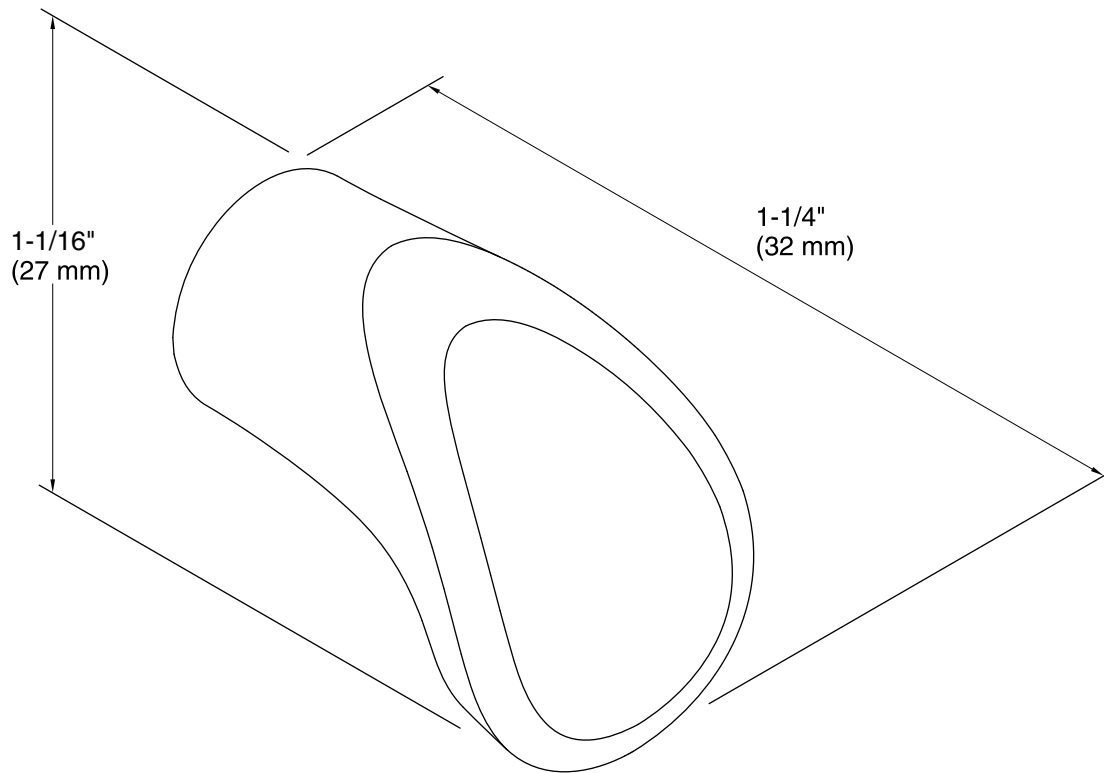

Technical Information

All product dimensions are nominal.

Notes

Install this product according to the installation guide.

CAUTION: Risk of personal injury. Do not install these products in any area where they are likely to be used inadvertently as a grab bar or support bar. These products are not designed or intended for use as a grab bar or support bar.