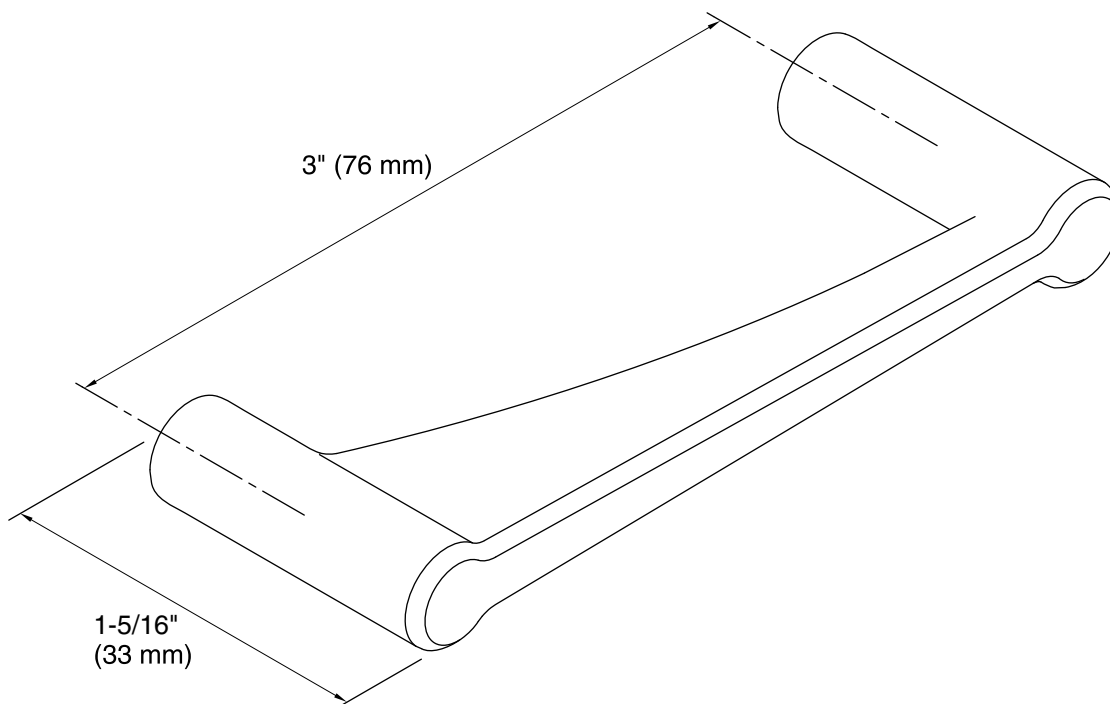

Technical Information

All product dimensions are nominal.

Notes

Install this product in accordance with the installation instructions.