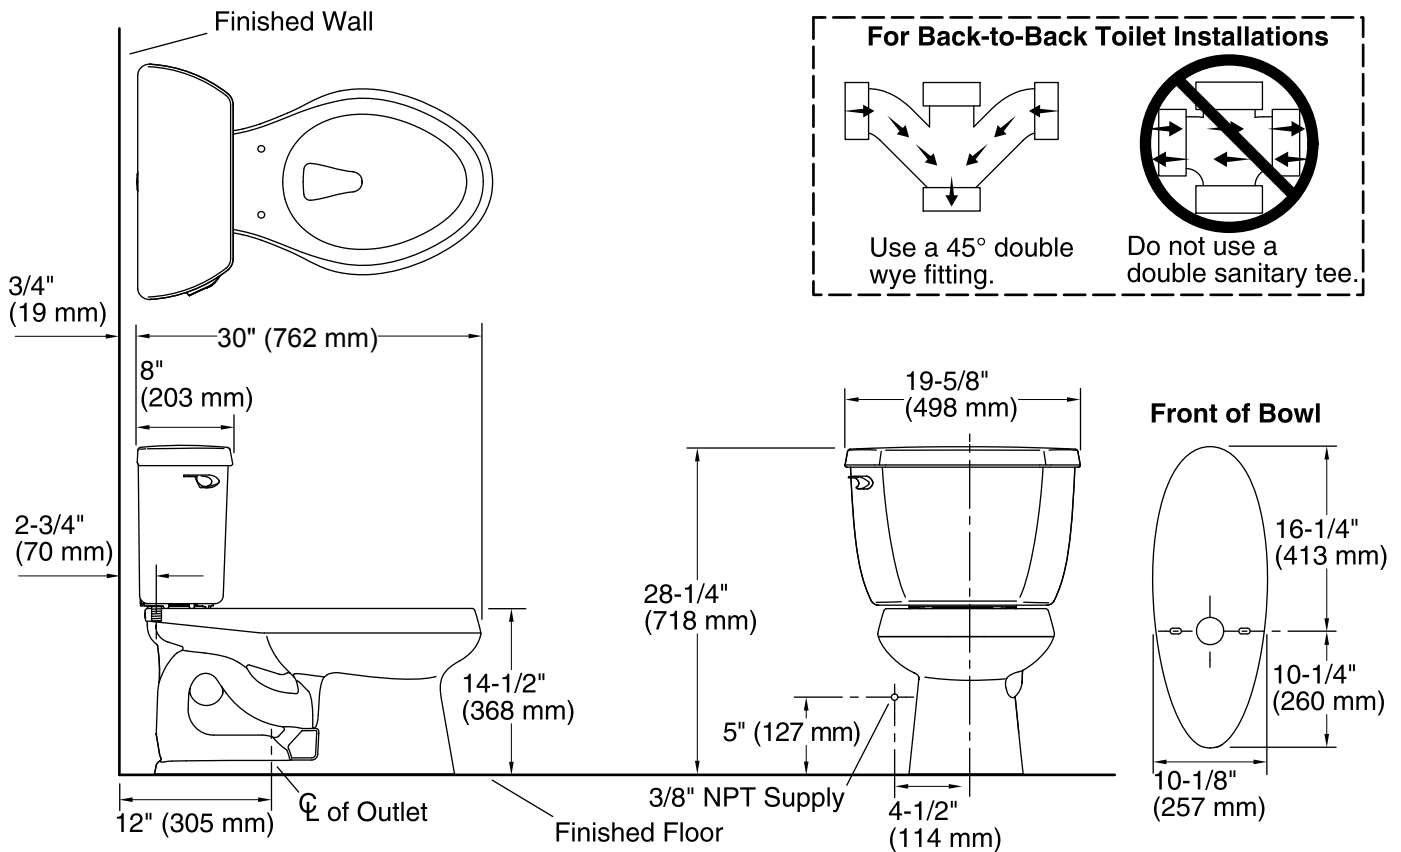

Features

- Vitreous china.
- Two-piece toilet.
- Regular height Elongated bowl.
- Class Five® flushing system.
- Includes left-hand polished chrome trip lever.
- 1.28 gpf (4.8 lpf).
- 2-1/8" (54 mm) fully glazed trapway.
- 12" (305 mm) rough-in.
- Less seat and supply.
- 11-1/4" (286 mm) x 8-1/4" (210 mm) water area.
- 30" (762 mm) x 19-5/8" (498 mm) x 28-1/4" (718 mm).
- Floor mount / Floor outlet.

Components

Product includes:

K-4198 Elongated Bowl

K-4436 Toilet Tank

Additional included component/s: Tank cover, Trip lever, Bolt cap accessory pack, and Tank accessory pack.

Codes/Standards

ASME A112.19.2/CSA B45.1
DOE - Energy Policy Act 1992
EPA WaterSense®

Technical Information

All product dimensions are nominal.

Toilet type:	Two-piece
Bowl shape:	Elongated front
Flush type:	Class Five
Trap passageway:	2-1/8" (54 mm)
Water Consumption	
Full:	1.28 gpf (4.8 lpf)
Water surface size:	11-1/4" x 8-1/4" (286 mm x 210 mm)
Rim to water surface:	5-1/4" (133 mm)
Rough-in:	12" (305 mm)
Seat-mounting holes:	5-1/2" (140 mm)

Notes

Install this product according to the installation instructions.

For back-to-back toilet installations: Use only a 45° double wye fitting.