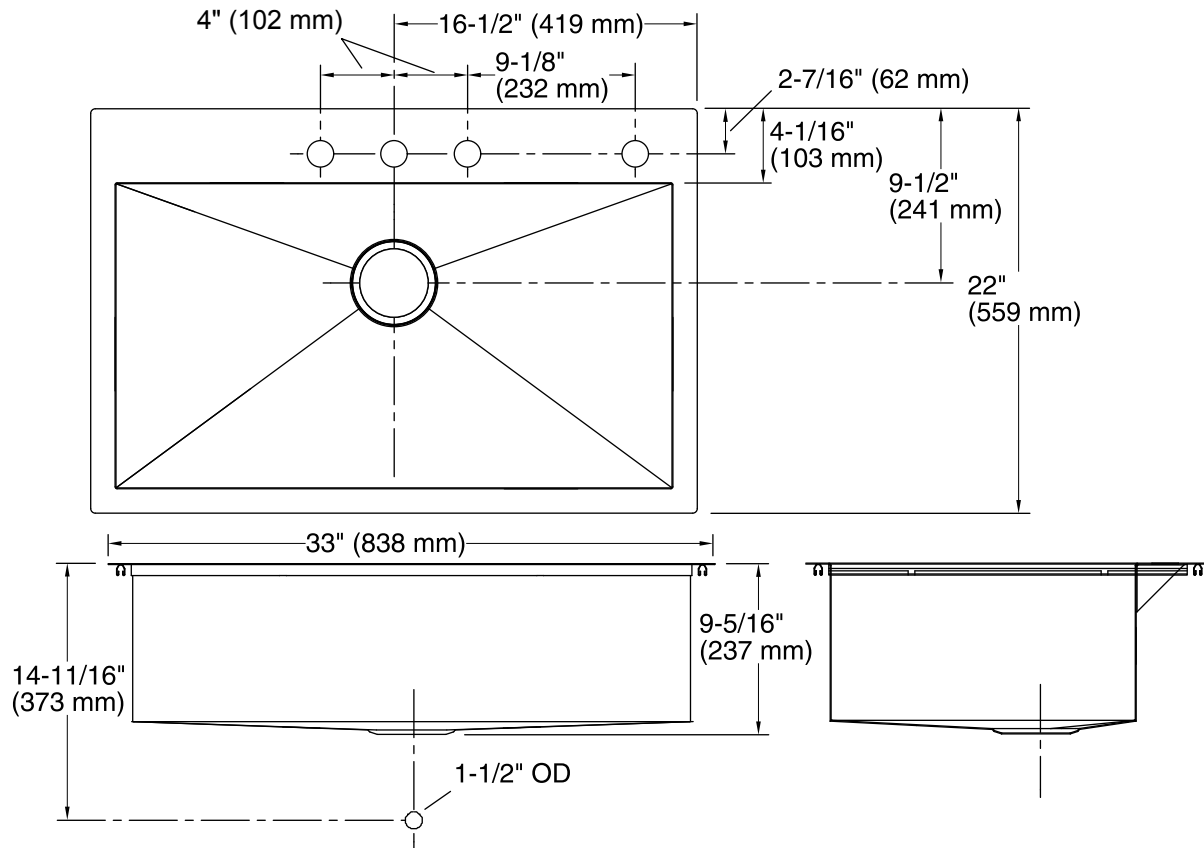

### Features

- 36-inch minimum base cabinet width.
- 18-gauge stainless steel.
- Top-mount or under-mount.
- Large single bowl.
- Three faucet holes with one accessory hole to the right.
- SilentShield® sound-absorption technology offers quieter performance.
- 33" ( 838 mm) x 22" (559 mm)

### Components

Product includes:  
K-6644 Sink Rack  
1130570 Hardware Kit, Self-Rimming

### Technical Information

All product dimensions are nominal.

Bowl configuration:	Single
Installation:	Top-mount, Under-mount
Bowl area (Only):	Length: 30-1/4" (768 mm) Width: 16-9/16" (421 mm) Water depth: 9" (229 mm)
Number of deck holes:	4
Faucet hole(s):	1-7/16" (37 mm)
Drain hole:	3-7/8" (98 mm)
Template:	1130821-7, required, included

### Notes

Install this product according to the installation instructions.

Allow 3/4" (19 mm) clearance beyond the back of the bowl for the wood cutting board (optional accessory).