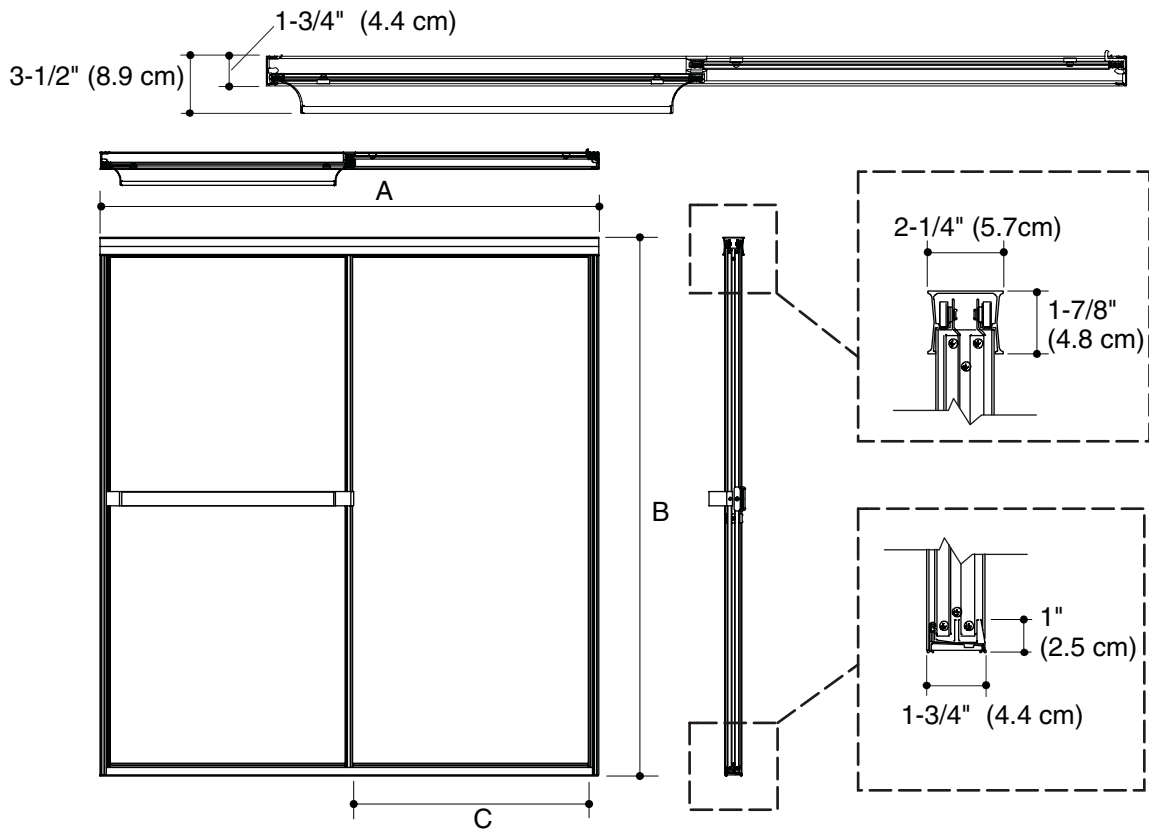

STERLING®

A KOHLER COMPANY

Features

- Adjustable rollers allow doors to slide effortlessly and quietly
- Convenient towel bar included
- Easy-to-clean track directs water back into the bath and minimizes soap or lint build up
- Tempered glass ensures maximum safety and durability
- Aluminum components extruded from alloy 6063-T5
- Stainless steel hardware prevents rusting or corrosion
- Fits standard 5" (152.4 cm) bath
- Anodized aluminium-framed sliding glass doors

* Note: Add appropriate frame color/finish code to the end of the unit model # when ordering

Technical Information

Model	A (Max Width)	B (Height)	C (Walk Through Max)
600C-59*	59" (149.9 cm)	56-1/8" (142.6 cm)	28-13/16" (73.2 cm)
610C-59*	59" (149.9 cm)	56-1/8" (142.6 cm)	28-13/16" (73.2 cm)
690B-52*	52" (132.1 cm)	56-7/16" (143.4 cm)	24-13/16" (63 cm)
690B-54*	54" (137.2 cm)	56-7/16" (143.4 cm)	25-13/16" (65.6 cm)
690B-56*	56" (142.2 cm)	56-7/16" (143.4 cm)	26-13/16" (68.1 cm)
690B-59*	59" (149.9 cm)	56-7/16" (143.4 cm)	28-5/16" (71.9 cm)
695B-59*	59" (149.9 cm)	56-7/16" (143.4 cm)	28-5/16" (71.9 cm)
697B-59*	59" (149.9 cm)	56-7/16" (143.4 cm)	28-5/16" (71.9 cm)
698B-59*	59" (149.9 cm)	56-7/16" (143.4 cm)	28-5/16" (71.9 cm)