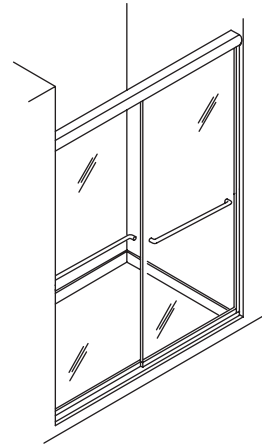

STERLING®

A KOHLER COMPANY

Features

- Adjustable rollers allow doors to slide effortlessly and quietly
- Convenient towel bar included
- Easy-to-clean track directs water back into the bath and minimizes soap or lint build up
- Tempered glass ensures maximum safety and durability
- Aluminum components extruded from alloy 6063-T5
- Stainless steel hardware prevents rusting or corrosion
- Fits standard 5" (152.4 cm) bath
- Anodized aluminium-framed sliding glass doors

Codes/Standards Applicable

Specified model meets or exceeds the following:

- ANSI Z97.1 (tempered glass)

STANDARD BY-PASS BATH DOORS 600C

ALSO 610C, 690B, 695B

Colors/Finishes

- Refer to the Price Book for current frame finish and glass options

Specified Model

Model	Application	Glass Texture	Pattern	*Frame Colors/Finishes
600C-59*	Bath	Hammered	None	Refer to Price Book for additional colors and finishes.
610C-59*	Bath	Hammered	Swan	
690B-52*	Bath	Hammered	None	
690B-54*	Bath	Hammered	None	
690B-56*	Bath	Hammered	None	
690B-59*	Bath	Hammered	None	
695B-59*	Bath	Smooth	None/ Clear	
697B-59*	Bath	Hammered	None/ Mirror	
698B-59*	Bath	Smooth	Mirror/ Mirror	

* Note: Add appropriate frame color/finish code to the end of the unit model # when ordering