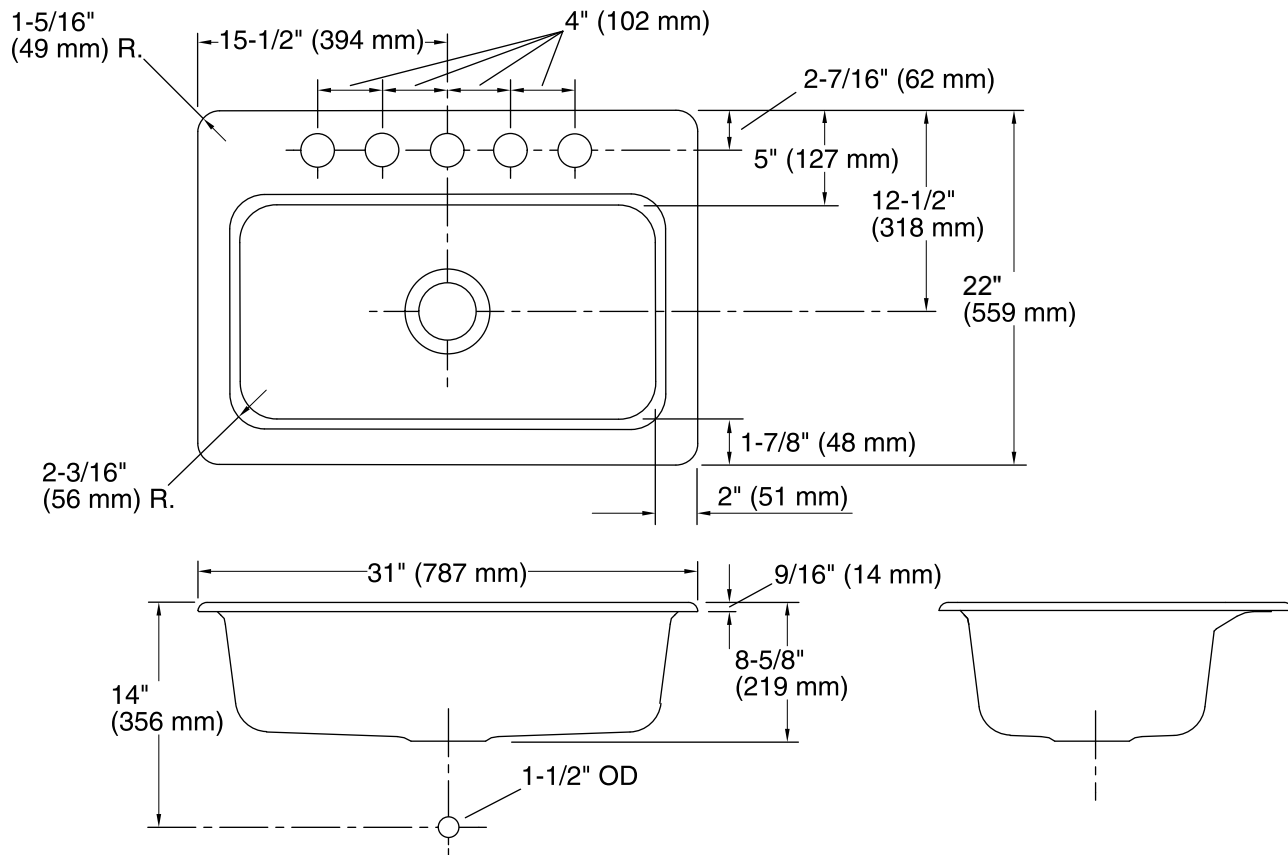

Bakersfield™
Under-mount Kitchen Sink
K-5832-5U

Features

- 33-inch minimum base cabinet width.
- KOHLER cast iron.
- Acid-resistant enamel finish.
- Under-mount.
- Single bowl.
- Three oversized faucet holes with two oversized accessory holes to the right.
- 27" (686 mm) x 15" (381 mm)

Recommended Accessories

K-9000 P-Trap

Optional Accessories

- K-5836 Cutting Board
- K-6517 Sink Rack
- K-8801 Sink Strainer

Components

Product includes:
1054375 Under-mount Sink Kit, 23"

Codes/Standards

ASME A112.19.1/CSA B45.2

Technical Information

All product dimensions are nominal.

Bowl configuration:	Single
Installation:	Under-mount
Bowl area	Length: 27" (686 mm) Width: 15" (381 mm) Bowl depth: 8" (203 mm)
Number of deck holes:	5
Faucet hole(s):	2-3/8" (60 mm)
Drain hole:	3-5/8" (92 mm)
Template:	Under-mount, 1139754-7, required, included

Notes

Install this product according to the installation instructions.

Faucet holes in under-mount fixture are oversized at \varnothing 2-3/8" (60 mm). Drill faucet holes in counter according to fitting rough-in.