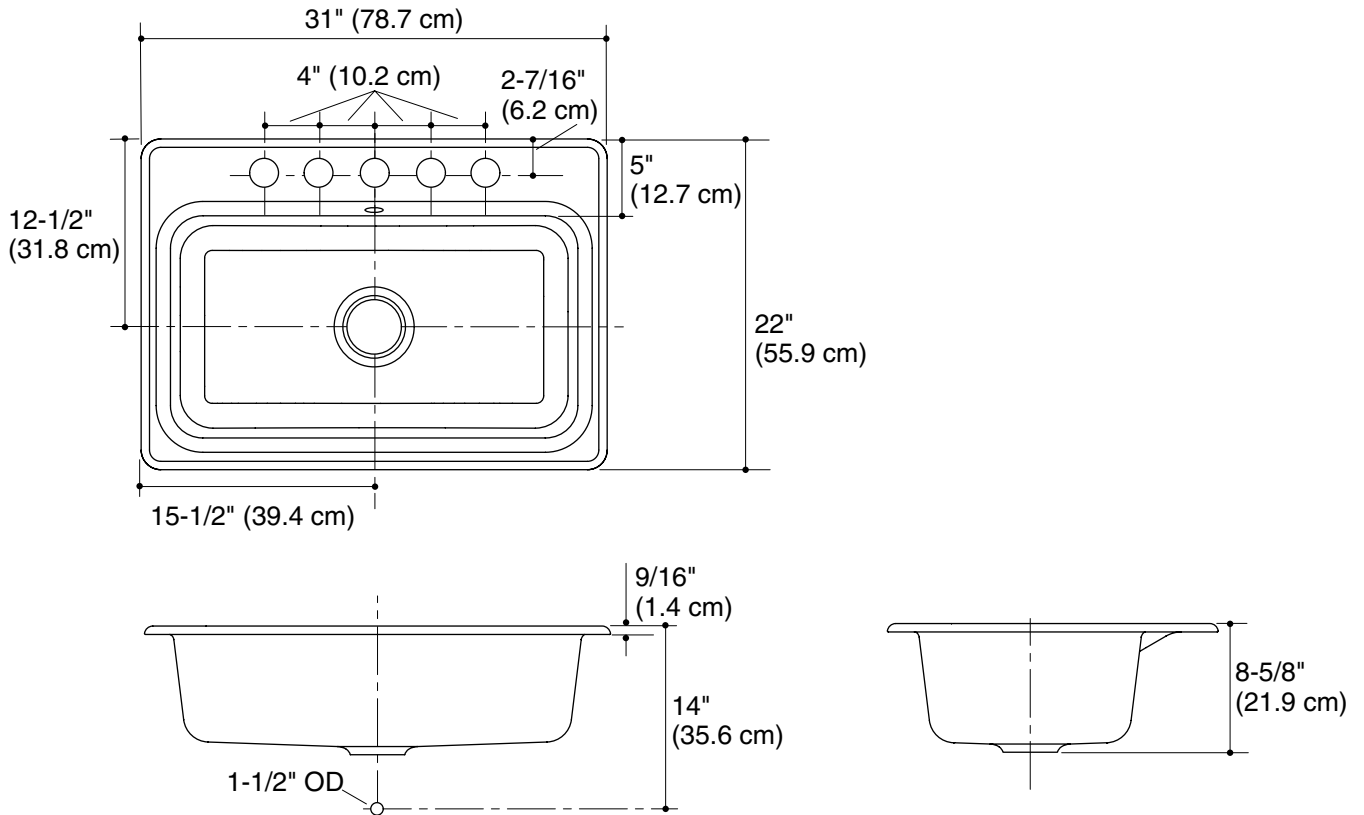

### Product Specification

The undercounter sink shall be 27" (68.6 cm) in length, and 15" (38.1 cm) in width. Sink shall be made of cast iron with acid resistant enamel finish. Sink shall be single compartment. Sink shall be 5-hole (oversized). Sink shall include undermount sink kit 23" (58.4 cm). Sink shall be Kohler Model K-5832-5U-\_\_\_\_\_.

## Technical Information

Fixture*:	Basin area	Water depth
Sink	27" (68.6 cm) x 15" (38.1 cm)	8" (20.3 cm)
Drain hole	3-5/8" (9.2 cm) D.	
Faucet holes	2-3/8" (6 cm) D.	

\* Approximate measurements for comparison only.

Included components:	
Cut-out template	1139754-7
Undermount sink kit 23" (58.4 cm)	1054375

## Installation Notes

Install this product according to the installation guide.

Faucet holes in undercounter fixture are oversized at 2-3/8" (6 cm) D. Drill faucet holes in counter according to fitting rough-in.