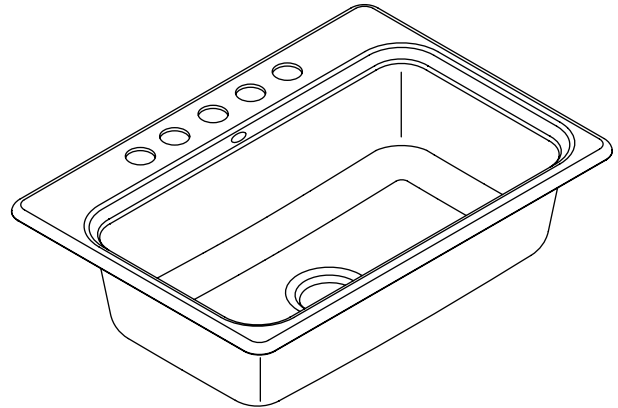

Features

- KOHLER cast iron
- Acid-resistant enamel finish
- Undercounter
- Single compartment
- 23" (58.4 cm) undermount sink kit included
- 5-hole (oversized)
- 27" (68.6 cm) x 15" (38.1 cm)

Codes/Standards Applicable

Specified model meets or exceeds the following:

- ASME A112.19.1/CSA B45.2

UNDERCOUNTER KITCHEN SINK K-5832-5U

Colors/Finishes

- 0: White
- Other: Refer to Price Book for additional colors/finishes

Accessories

- CP: Polished Chrome
- 0: White
- Other: Refer to Price Book for additional colors/finishes

Specified Model

Model	Description	Colors/Finishes	
K-5832-5U	Undercounter kitchen sink – 5-hole	☐ 0	☐ Other_____
Recommended Accessories			
K-9000	P-Trap	☐ CP	
Optional Accessories			
K-5836	Polyethylene cutting board	☐ 0	
K-6517	Bottom basin rack	☐ 0	☐ Other_____
K-8801	Duostrainer® sink strainer	☐ CP	☐ Other_____
K-5807	Undermount Sink Kit 36" (91.4 cm)	☐ CP	☐ Other_____

Product Specification

The undercounter sink shall be 27" (68.6 cm) in length, and 15" (38.1 cm) in width. Sink shall be made of cast iron with acid resistant enamel finish. Sink shall be single compartment. Sink shall be 5-hole (oversized). Sink shall include undermount sink kit 23" (58.4 cm). Sink shall be Kohler Model K-5832-5U-_____.