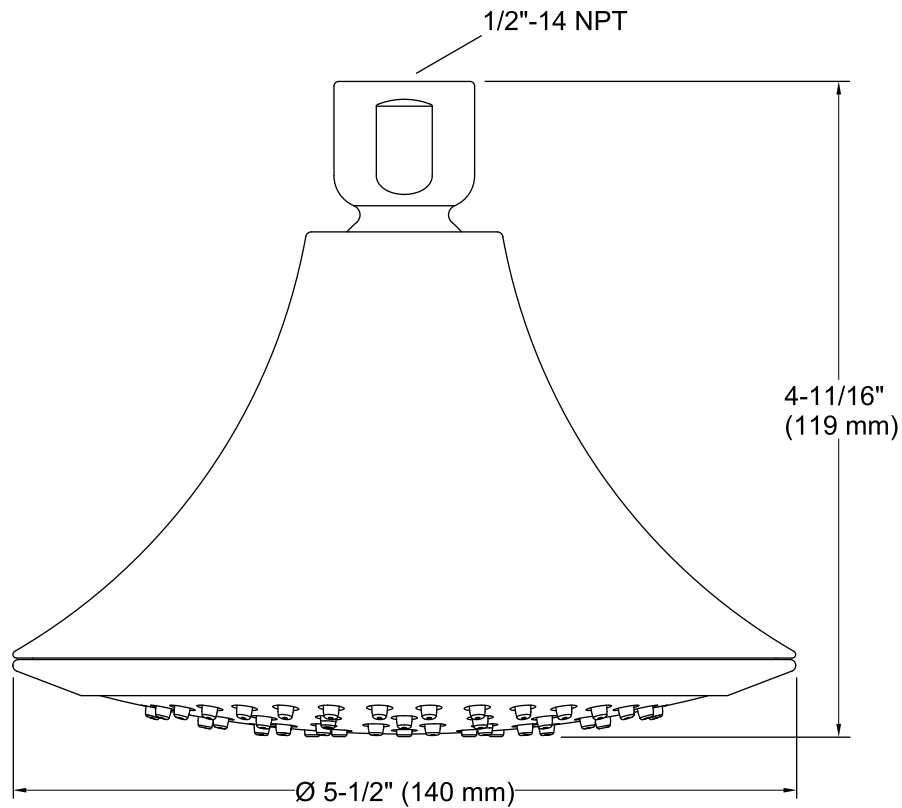

Features

- Single function showerhead with 66 nozzle 5-1/2" (140 mm) diameter spray face.
- Optimized sprayface for maximum performance.
- MasterClean™ sprayface nozzles are easy to clean.
- Coordinates with Forté® faucets and accessories.
- 2.5 gpm (9.5 L) flow rate.

Technical Information

All product dimensions are nominal.

Showerhead:

Rated maximum flow: 2.5 gal/min (9.5 l/min)

Notes

Install this product according to the installation guide.