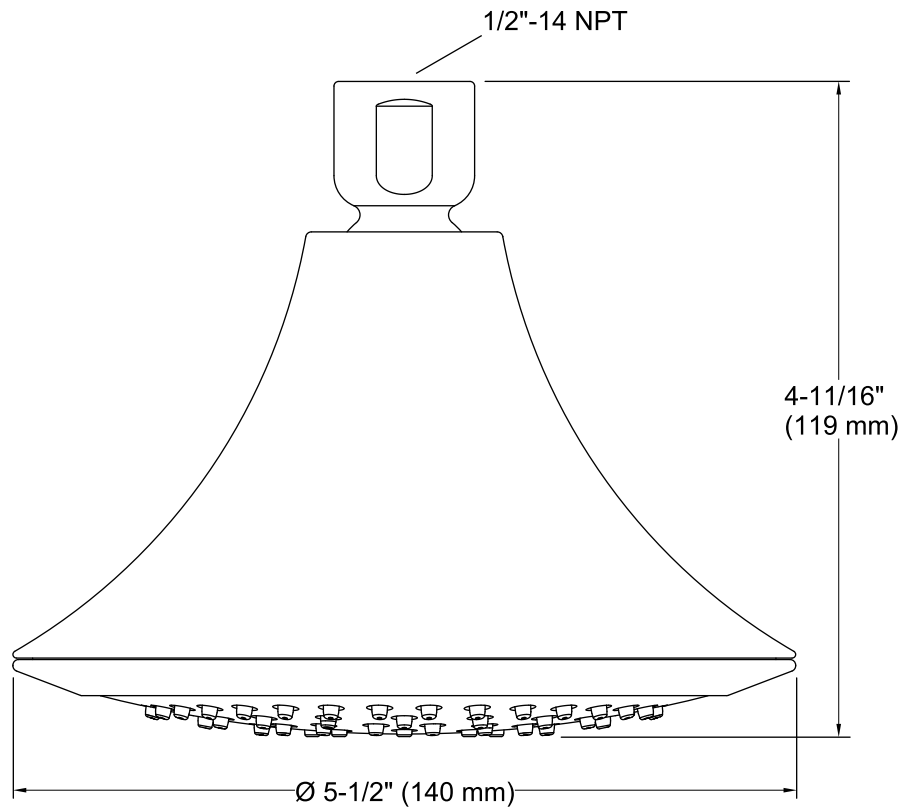

Features

- Single function showerhead with 66 nozzle 5-1/2" (140 mm) diameter spray face.
- Optimized sprayface for maximum performance.
- MasterClean™ sprayface nozzles are easy to clean.
- Coordinates with Forté® faucets and accessories.
- 2.5 gpm (9.5 L) flow rate.

Technical Information

All product dimensions are nominal.

Showerhead/Body Spray:

Rated maximum flow: 2.5 gal/min (9.5 l/min)

Notes

Install this product according to the installation guide.