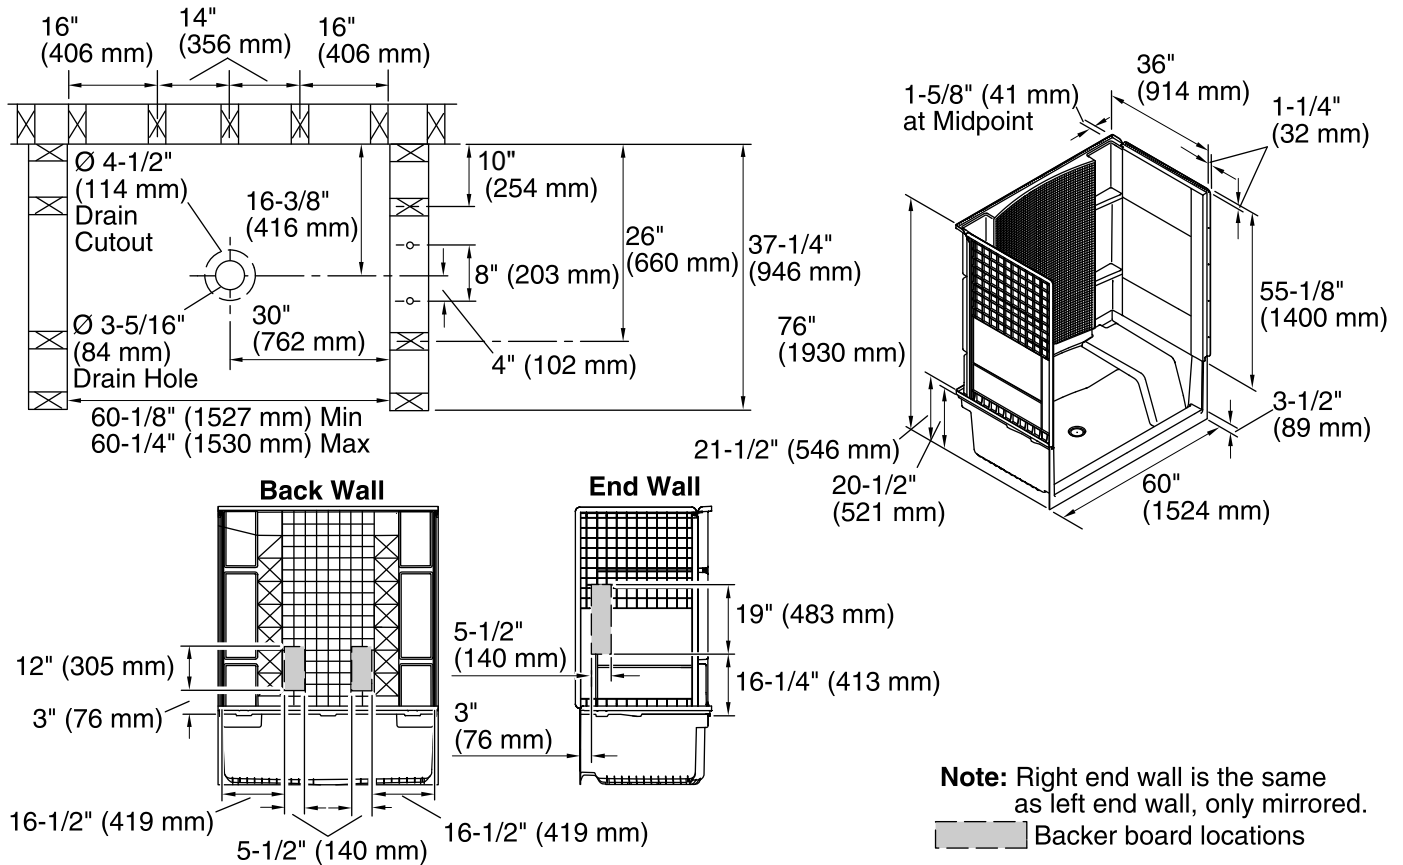

Features

- Modular design allows it to be moved around corners and through doorways with ease.
- Durable high gloss finish.
- Convenient shelves provide generous storage space.
- Geometric back wall design adds visual interest.
- Includes removable seat that can be placed on either side of the shower.
- Wall surround includes backer boards for future grab bar installation.
- 60" (1219 mm) x 36" (914 mm) x 74-3/4" (1898 mm) complete unit finished dimensions.

- 72291100 60" Seated Shower Base
- 71164106 60" x 36" Bath/Shower Wall Set with Backer Boards
- 72286104 Seated Shower Seat

Codes/Standards

Greenguard UL 2818 - Gold
HUD, UM Bulletin 73

STERLING® Warranty - Fixtures Made of Solid Vikrell Material

See website for detailed warranty information.

Available Color/Finishes

Color tiles intended for reference only.

Color Code Description

	0	White
	96	Biscuit

Technical Information

All product dimensions are nominal.
 Installation: 3-Wall Alcove
 Drain location: Center
 Door height required: 70-5/8" (1794 mm)
 Door width required: 56-5/8" (1438 mm)