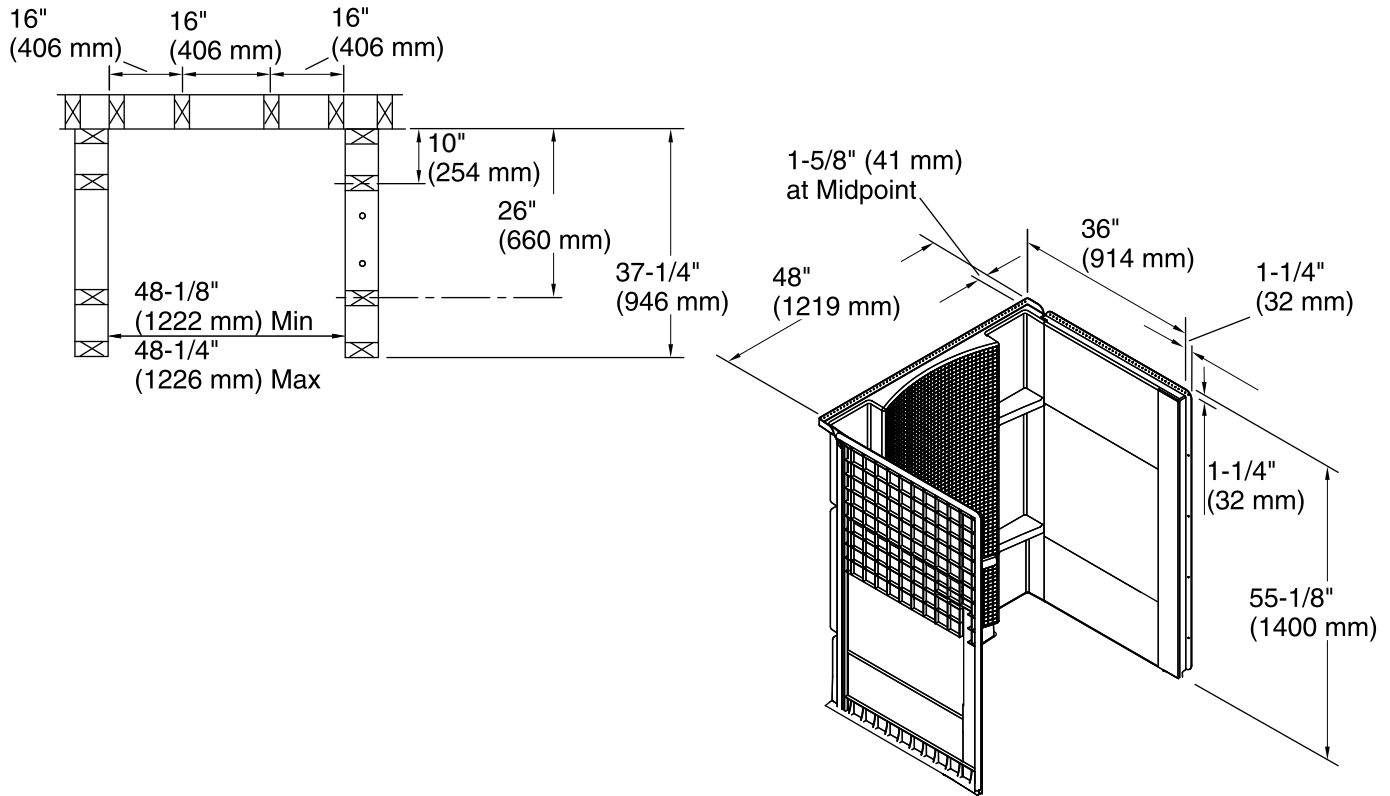

Technical Information

All product dimensions are nominal.

Installation: 3-Wall Alcove

Door height required: 70-5/8" (1794 mm)

Door width required: 44-5/8" (1133 mm)

Notes

Install this product according to the installation instructions.

Measure your actual product for roughing-in details.