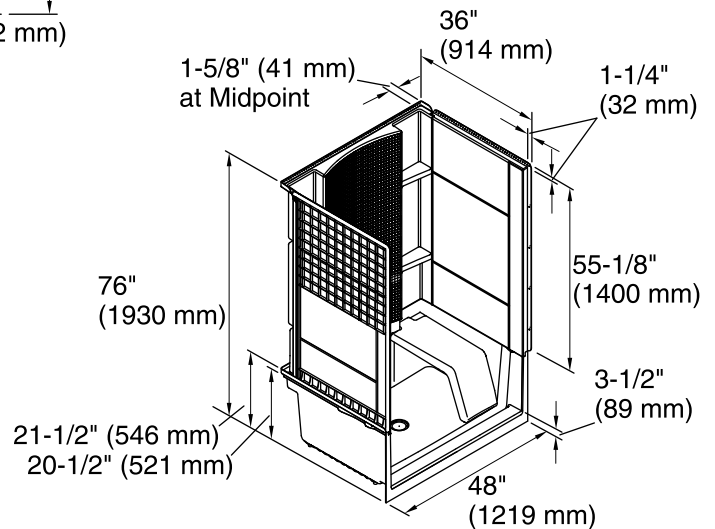

Features

- Modular design allows it to be moved around corners and through doorways with ease.
- Durable high gloss finish.
- Convenient shelves provide generous storage space.
- Geometric back wall design adds visual interest.
- Includes removable seat that can be placed on either side of the shower.
- 48" (1219 mm) x 36" (914 mm) x 74-3/4" (1898 mm) complete unit finished dimensions.

- 72281100 48" Seated Shower Base
- 72284100 48" Shower Wall Set
- 72286104 Seated Shower Seat

Codes/Standards

Greenguard UL 2818 - Gold
HUD, UM Bulletin 73

STERLING® Warranty - Fixtures Made of Solid Vikrell Material
STERLING® Warranty - Bathing & Showering Seats

Technical Information

All product dimensions are nominal.

Installation: 3-Wall Alcove

Drain location: Center

Door height required: 70-5/8" (1794 mm)

Door width required: 44-5/8" (1133 mm)

Notes

Install this product according to the installation instructions.