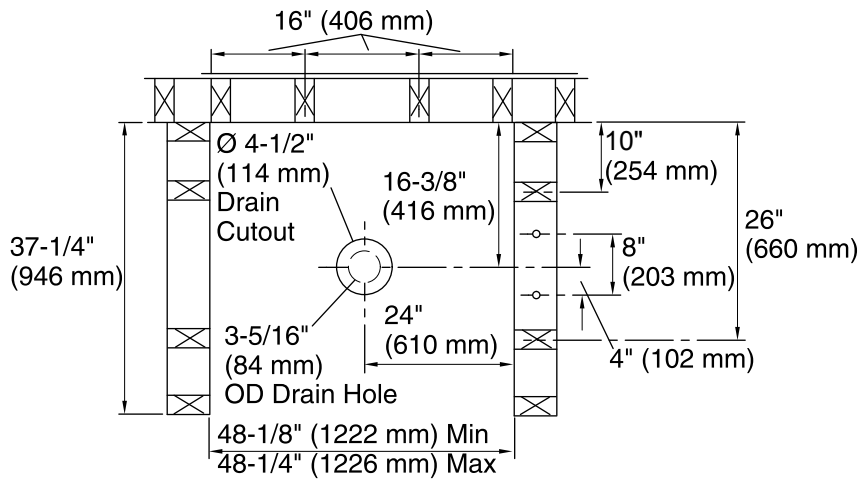

Features

- Modular design allows it to be moved around corners and through doorways with ease.
- Durable high gloss finish.
- Convenient shelves provide generous storage space.
- Geometric back wall design adds visual interest.
- Includes removable seat that can be placed on either side of the shower.
- 48" (1219 mm) x 36" (914 mm) x 74-3/4" (1898 mm) complete unit finished dimensions.

- 72281100 48" Seated Shower Base
- 72284100 48" Shower Wall Set
- 72286104 Seated Shower Seat

Codes/Standards

Greenguard UL 2818 - Gold
HUD, UM Bulletin 73

STERLING® Warranty - Fixtures Made of Solid Vikrell Material
STERLING® Warranty - Bathing & Showering Seats

Technical Information

All product dimensions are nominal.

Installation: 3-Wall Alcove

Drain location: Center

Door height required: 70-5/8" (1794 mm)

Door width required: 44-5/8" (1133 mm)

Notes

Install this product according to the installation instructions.