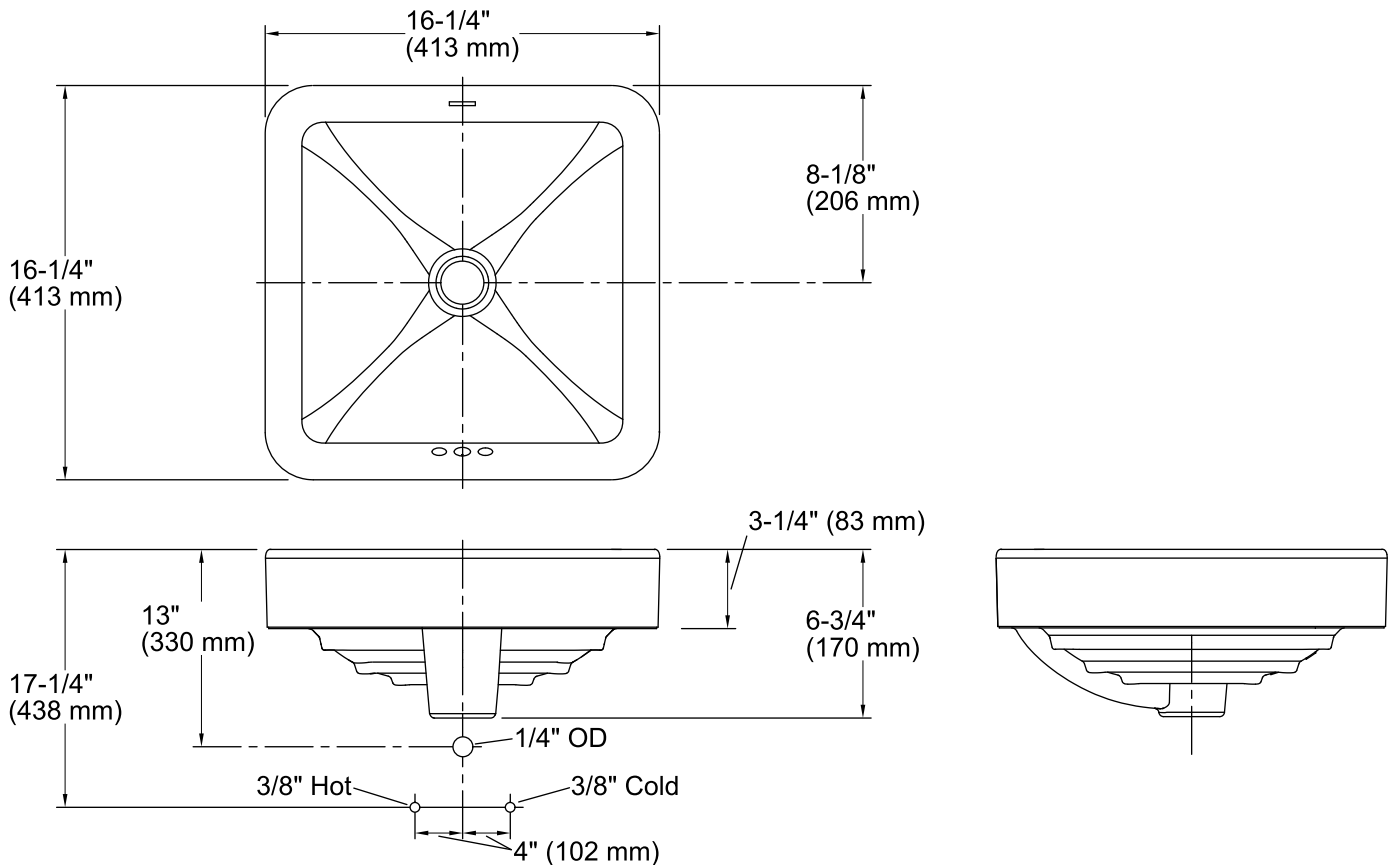

Features

- Vitreous china.
- Above-counter.
- Square basin with a contemporary design.
- With overflow.
- No faucet holes; requires wall- or counter-mount faucet.
- 16-1/4" (413 mm) x 16-1/4" (413 mm)

ADA

Color	Code	Description
	0	White
	96	Biscuit
	47	Almond
	95	Ice™ Grey
	7	Black Black™

Technical Information

All product dimensions are nominal.

Bowl configuration:	Single
Installation:	Above-counter
Bowl area (Only)	Length: 15-3/4" (400 mm) Width: 15-3/4" (400 mm) Water depth: 3-3/4" (95 mm)
Drain hole:	1-3/4" (44 mm)
Template:	Above-counter, 1144642-7, required, included