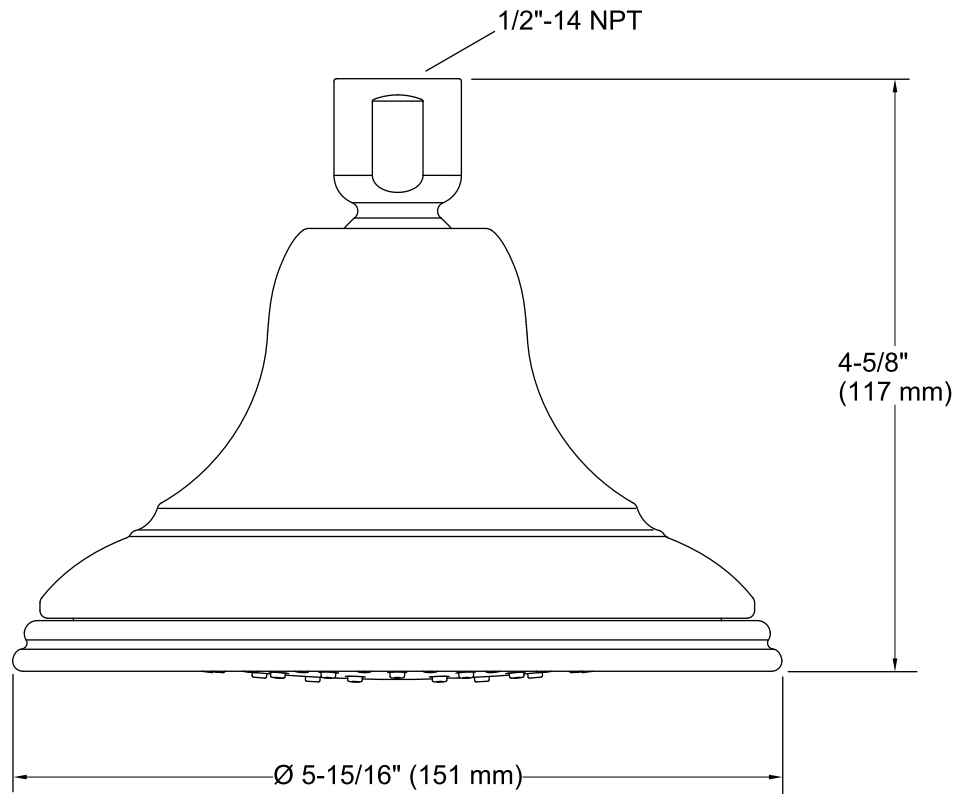

Features

- Katalyst™ Spray Technology with air induction ball joint.
- Single-function showerhead with 5-15/16" (151 mm) diameter sprayface.
- Optimized sprayface for maximum performance.
- MasterClean™ spray nozzles to prohibit mineral build-up for easy cleaning.
- 2.5 gpm (9.5 lpm) flow rate.

Installation

- 1/2" - 14 NPT connection.

Recommended Accessories

K-7397 Shower Arm and Flange

Codes/Standards

ASME A112.18.1/CSA B125.1

DOE - Energy Policy Act 1992

KOHLER® Faucet Lifetime Limited Warranty

Technical Information

All product dimensions are nominal.

Notes

Install this product according to the installation guide.