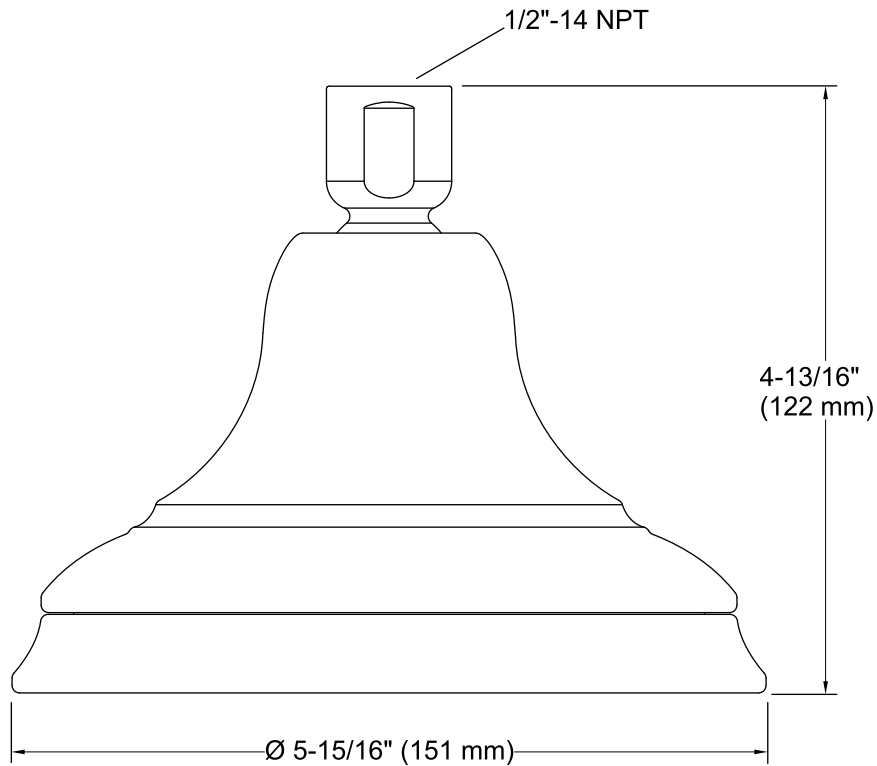

Features

- Single-function showerhead with Katalyst™ Spray technology.
- Single-function showerhead with 66 nozzle 5-15/16" (15.1 cm) diameter sprayface.
- Optimized sprayface for maximum performance.
- MasterClean™ spray nozzles to prohibit mineral build-up for easy cleaning.
- 2.5 gallons (9.5 L) per minute flow rate.

Installation

- 1/2" - 14 NPT connection.

Recommended Accessories

K-7397 Shower Arm and Flange

Codes/Standards

ASME A112.18.1/CSA B125.1

DOE - Energy Policy Act 1992

KOHLER® Faucet Lifetime Limited Warranty

Technical Information

All product dimensions are nominal.

Showerhead:

Rated maximum flow: 2.5 gal/min (9.5 l/min)

Notes

Install this product according to the installation guide.