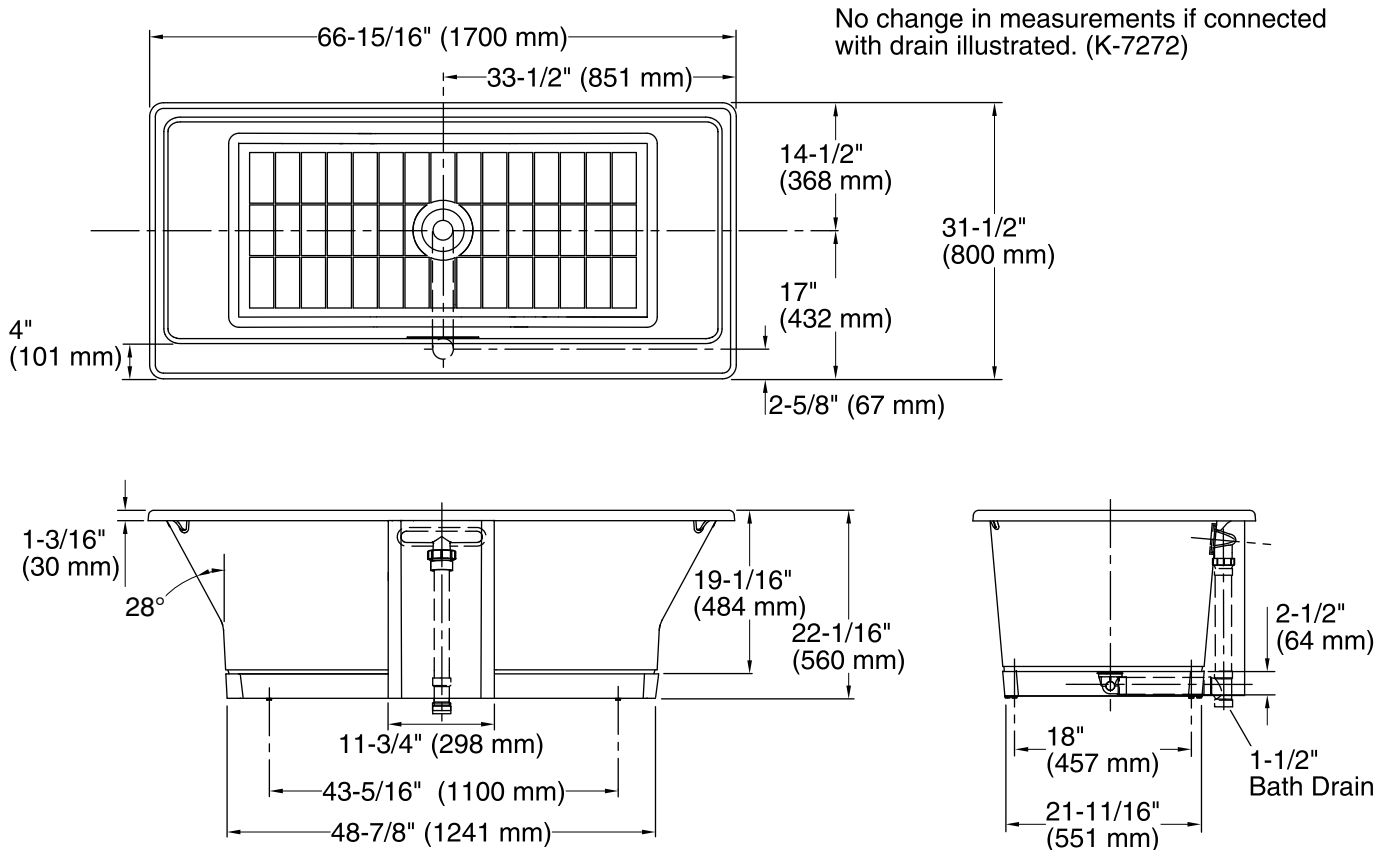

## Technical Information

All product dimensions are nominal.

Installation:	Freestanding
Drain location:	Center
Basin area, bottom:	49" x 22" (1245 mm x 559 mm)
Basin area, top:	62-1/2" x 24-3/4" (1588 mm x 629 mm)
Weight:	365 lbs (165.6 kg)
Minimum floor load:	70 lbs/ft <sup>2</sup> (341.8 kg/m <sup>2</sup> )
Water depth:	15-1/4" (387 mm)
Water capacity:	75 gal (283.9 L)