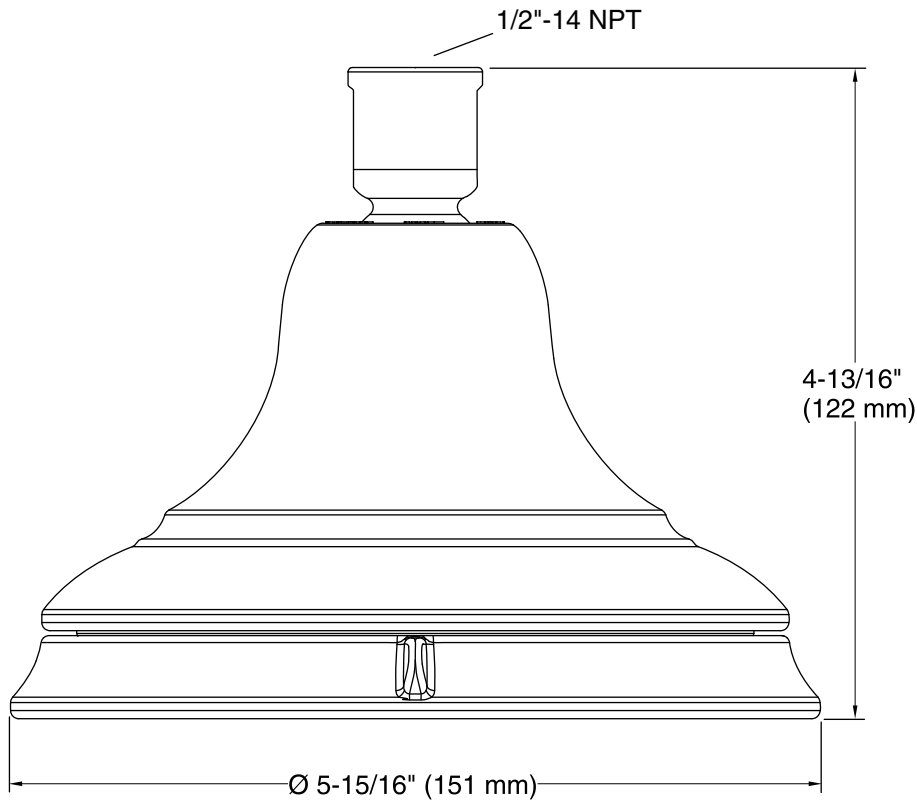

### Features

- 3-function showerhead with wide coverage, medium coverage, and concentrated spray options.
- 5-15/16" (151 mm) diameter showerhead.
- Complements Bancroft® Suite.
- MasterClean™ spray nozzles prohibit mineral buildup for easy cleaning.
- 1/2" - 14 NPT connection.
- 1.75 gal/min (6.6 l/min) maximum flow rate.

**Technical Information**

All product dimensions are nominal.

**Showerhead:**

Rated maximum flow: 1.75 gal/min (6.6 l/min)

**Notes**

Install this product according to the installation guide.