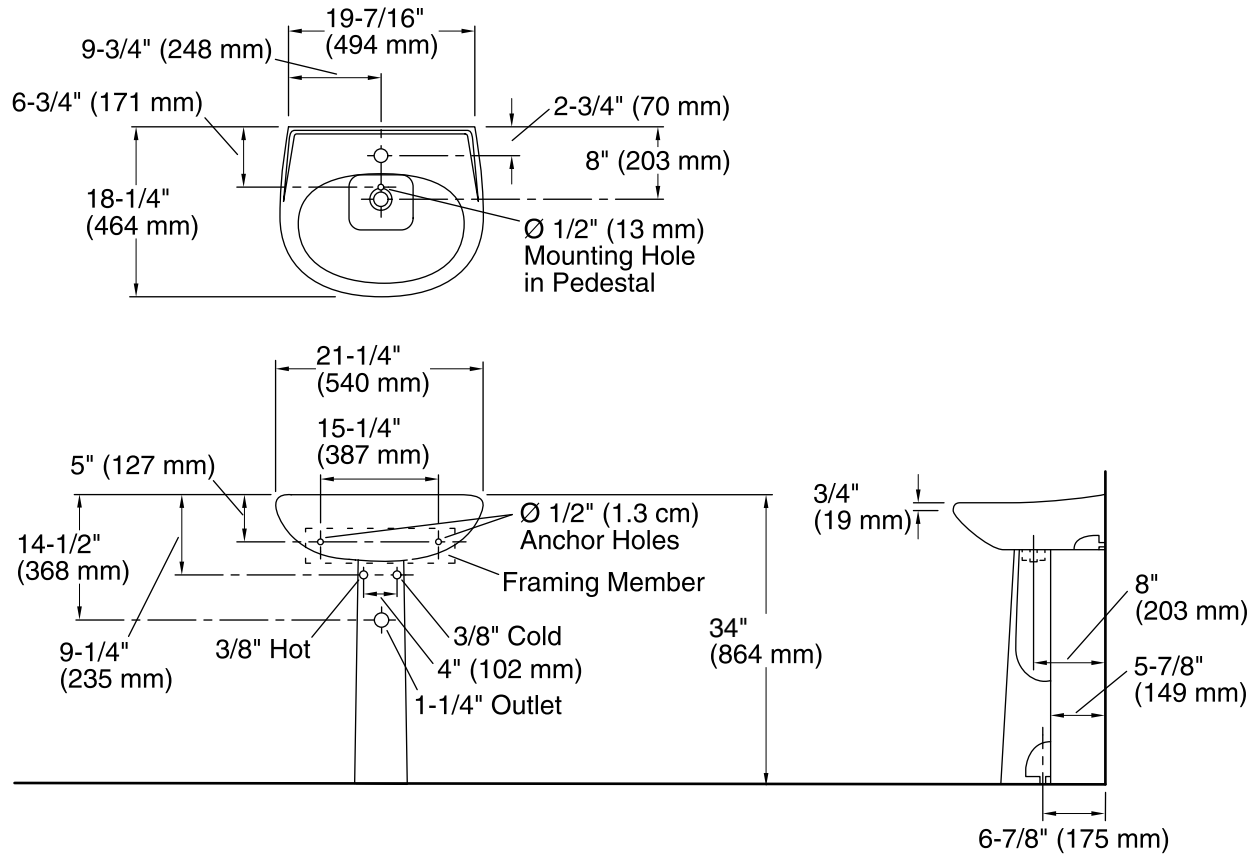

#### Features

- Pedestal sink.
- Oval basin.
- With overflow.
- Single faucet hole.
- 21-1/4" (540 mm) x 18-1/4" (464 mm) x 34" (864 mm)

For the most current Specification Sheet, go to [www.sterlingplumbing.com](http://www.sterlingplumbing.com).

9-5-2016 03:28

**Technical Information**

All product dimensions are nominal.

- Bowl configuration: Single
- Bowl area (Only) Length: 18-1/4" (464 mm)  
Width: 11-5/8" (295 mm)  
Water depth: 4" (102 mm)
- Number of deck holes: 1
- Drain hole: 1-3/4" (44 mm)

**Notes**

- Install this product according to the installation instructions.
- Measure your actual product for roughing-in details.